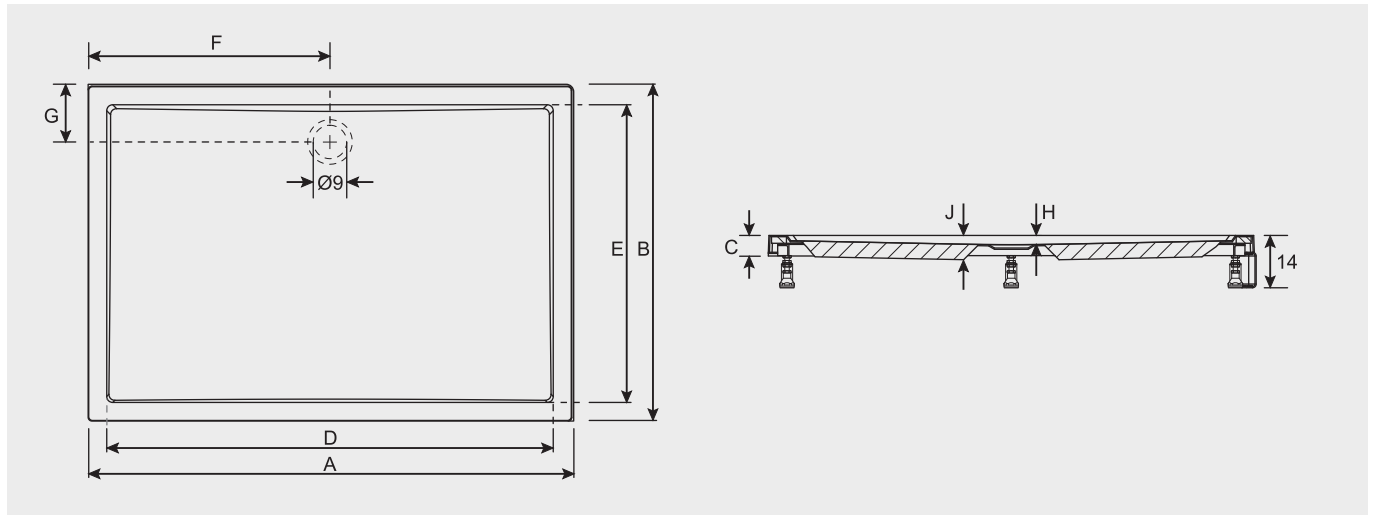

DAVOS

The glossy white Davos shower tray is equal to the shower tray Sion, but the Davos has legs and a panel. This shower tray has a thick bottom plate, allowing an easy mounting of the legs. The bottom plate is not flat and therefore not suitable for mounting on the flat floor like the Zurich shower tray. Legset and panel are included. The 90 degree panel is made out of one piece and therefore only suitable for a corner setup.

The square Davos shower tray is available in the widths 80, 90 and 100 centimeters in different lengths. The quarter round version is available in 4 sizes 80, 90, 100 and 120 centimeters.

Article number	A (cm)	B (cm)	C (cm)	D (cm)	E (cm)	F (cm)	G (cm)	H (cm)	J (cm)	Weight (kg)
DA57005	80	80	4,5	70	70	40	15	2,5	6	16
DA71005	90	80	4,5	80	70	45	15	2,5	6	17
DA73005	100	80	4,5	90	70	50	15	2,5	6	19
DA75005	120	80	4,5	110	70	60	15	2,5	6	21
DA77005	130	80	4,5	120	70	65	15	2,5	5,5	29
DA45005	140	80	4,5	130	70	70	15	2,5	5,5	33
DA79005	150	80	4,5	140	70	75	15	2,5	5,5	33
DA83005	160	80	4,5	150	70	80	15	3	5,5	35
DA59005	90	90	4,5	80	80	45	15	2,5	5,5	19
DA61005	100	90	4,5	90	80	50	15	2,5	5,5	22
DA63005	120	90	4,5	110	80	60	15	2,5	5,5	29
DA03005	130	90	4,5	120	80	65	15	2,5	5,5	31
DA65005	140	90	4,5	130	80	70	15	2,5	5,5	33
DA07005	150	90	4,5	140	80	75	15	2,5	5,5	35
DA67005	160	90	4,5	150	80	80	15	3	6	38
DA69005	100	100	4,5	90	90	50	15	3	5,7	24
DA49005	100	100	4,5	90	90	50	15	3	5,7	26

Data is subject to changes and/or errors

Article nr.	A (cm)	B (cm)	C (cm)	D (cm)	E (cm)	F (cm)	G (cm)	H (cm)	J (cm)	K (cm)	R (cm)	Weight (kg)
DA87005	80	80	4,5	70	70	18	18	2,5	6	25	55	14
DA89005	90	90	4,5	80	80	18	18	2,5	6	35	55	17
DA93005	100	100	4,5	90	90	18	18	2,5	6	45	55	19
DA97005	120	120	4,5	110	110	18	18	2,5	6	65	55	40