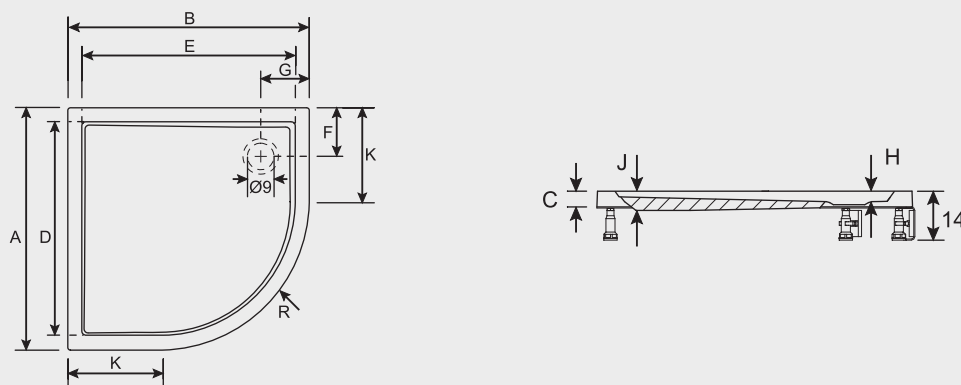

DAVOS

The glossy white Davos shower tray is equal to the shower tray Sion, but the Davos has legs and a panel. This shower tray has a thick bottom plate, allowing an easy mounting of the legs. The bottom plate is not flat and therefore not suitable for mounting on the flat floor like the Zurich shower tray. Legset and panel are included. The 90 degree panel is made out of one piece and therefore only suitable for a corner setup.

The square Davos shower tray is available in the widths 80, 90 and 100 centimeters in different lengths. The quarter round version is available in 4 sizes 80, 90, 100 and 120 centimeters.

Article number	A (cm)	B (cm)	C (cm)	D (cm)	E (cm)	F (cm)	G (cm)	H (cm)	J (cm)	Weight (kg)
DA57005	80	80	4,5	70	70	40	15	2,5	6	16
DA71005	90	80	4,5	80	70	45	15	2,5	6	17
DA73005	100	80	4,5	90	70	50	15	2,5	6	19
DA75005	120	80	4,5	110	70	60	15	2,5	6	21
DA77005	130	80	4,5	120	70	65	15	2,5	5,5	29
DA45005	140	80	4,5	130	70	70	15	2,5	5,5	33
DA79005	150	80	4,5	140	70	75	15	2,5	5,5	33
DA83005	160	80	4,5	150	70	80	15	3	5,5	35
DA59005	90	90	4,5	80	80	45	15	2,5	5,5	19
DA61005	100	90	4,5	90	80	50	15	2,5	5,5	22
DA63005	120	90	4,5	110	80	60	15	2,5	5,5	29
DA03005	130	90	4,5	120	80	65	15	2,5	5,5	31
DA65005	140	90	4,5	130	80	70	15	2,5	5,5	33
DA07005	150	90	4,5	140	80	75	15	2,5	5,5	35
DA67005	160	90	4,5	150	80	80	15	3	6	38
DA69005	100	100	4,5	90	90	50	15	3	5,7	24
DA49005	100	100	4,5	90	90	50	15	3	5,7	26

Data is subject to changes and/or errors

Article nr.	A (cm)	B (cm)	C (cm)	D (cm)	E (cm)	F (cm)	G (cm)	H (cm)	J (cm)	K (cm)	R (cm)	Weight (kg)
DA87005	80	80	4,5	70	70	18	18	2,5	6	25	55	14
DA89005	90	90	4,5	80	80	18	18	2,5	6	35	55	17
DA93005	100	100	4,5	90	90	18	18	2,5	6	45	55	19
DA97005	120	120	4,5	110	110	18	18	2,5	6	65	55	40