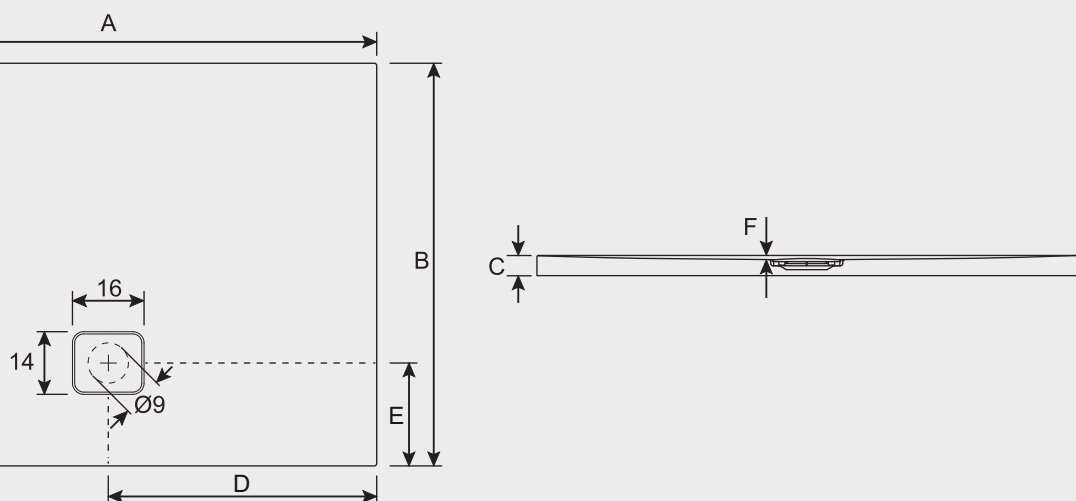

BASEL

The high-gloss white Basel series shower floors are ultra-flat with an elegant and modern design. The shower floors are made of a high-quality acrylic material and available in various sizes. Moreover, the shower floors are light and temperature resistant and stable. Basel can be used with or without a leg set. The drain is covered by a, stylishly integrated, cover into the surface.

Article number	A (cm)	B (cm)	C (cm)	D (cm)	E (cm)	F (cm)	Weight (kg)
DC33005	170	75	4,5	1,5	23	85	25,5
DC12005	90	80	4,5	0,8	23	45	15
DC14005	100	80	4,5	0,9	23	50	17
DC16005	120	80	4,5	1,2	23	60	19
DC18005	140	80	4,5	1,2	23	70	22
DC20005	160	80	4,5	1,3	23	80	25
DC21005	170	80	4,5	1,3	23	85	26
DC39005	180	80	4,5	1,5	23	95	28
DC22005	90	90	4,5	0,9	23	45	16,5
DC24005	100	90	4,5	1,0	23	50	18,5
DC26005	120	90	4,5	1,2	23	60	22
DC28005	140	90	4,5	1,3	23	70	25
DC30005	160	90	4,5	1,4	23	85	28
DC34005	100	100	4,5	1,3	23	50	20
DC36005	120	100	4,5	1,3	23	60	24
DC38005	140	100	4,5	1,3	23	70	29

Data is subject to changes and/or errors

DC98005

Weight: 15kg

Necessaries:

Drain/siphon Viega
060100420

Drain/siphon McAlpine without cover
560100188

Optional:

Matt black cover
566128003