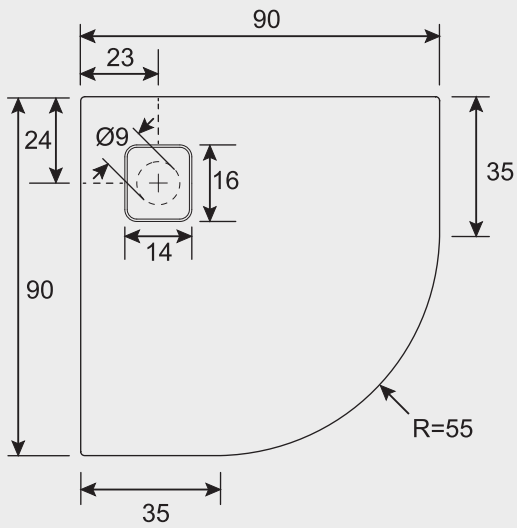

DC98005

Weight: 15kg

Necessaries:

Optional:

Art nr:

POOTSET62
POOTSET63
POOTSET64
POOTSET65
POOTSET66
POOTSET67
POOTSET68
POOTSET69

For:

DC12 - DC22
DC14 - DC24 - DC34
DC16 - DC26 - DC36
DC18 - DC28 - DC38
DC20 - DC30
DC21 - DC33
DC39
DC98