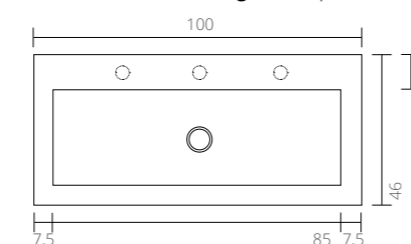

120 cm - 0 / 2 kraangaten / tap holes