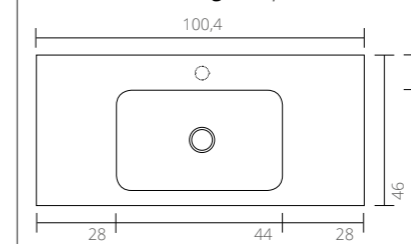

120 cm - 0 / 2 kraangaten / tap holes