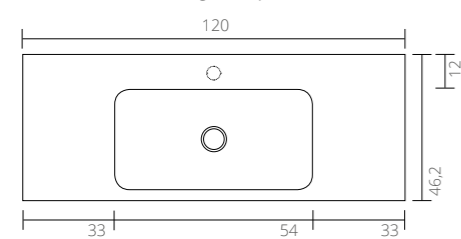

120 cm - 0 / 2 kraangaten / tap holes