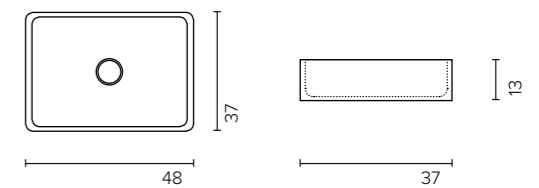

Top 3. Porselein rechthoek / Ceramics rectangle