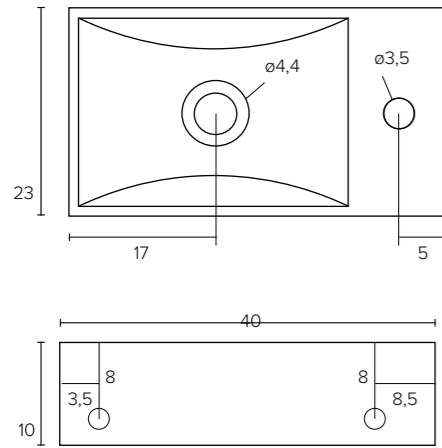

### Fontein Porselein / Hand Washbasin Ceramics

**Porselein (B x D x H) / Ceramics (W x D x H)**  
40 x 23 x 10 cm | 0 - 1 kraangaten / tap holes