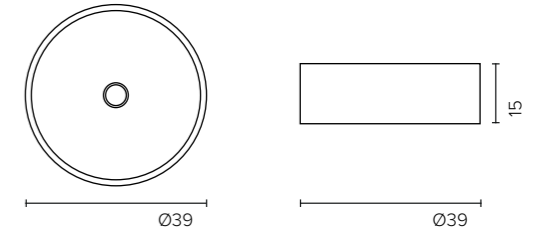

Top 2. Porselein rond Ø39 / Ceramics round ø39