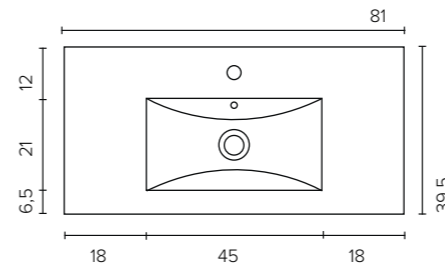

Porselein (B x D x H) / Ceramics (W x D x H)
80 x 39 x 1,8 cm | 1 kraangat / tap hole