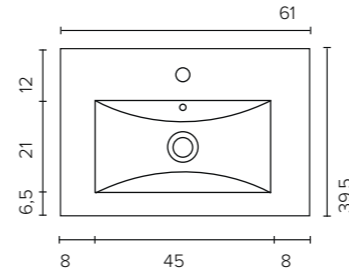

BASIC 39

Wastafel Porselein / Washbasin Ceramics

Porselein (B x D x H) / Ceramics (W x D x H)
60 x 39 x 1,8 cm | 1 kraangat / tap hole