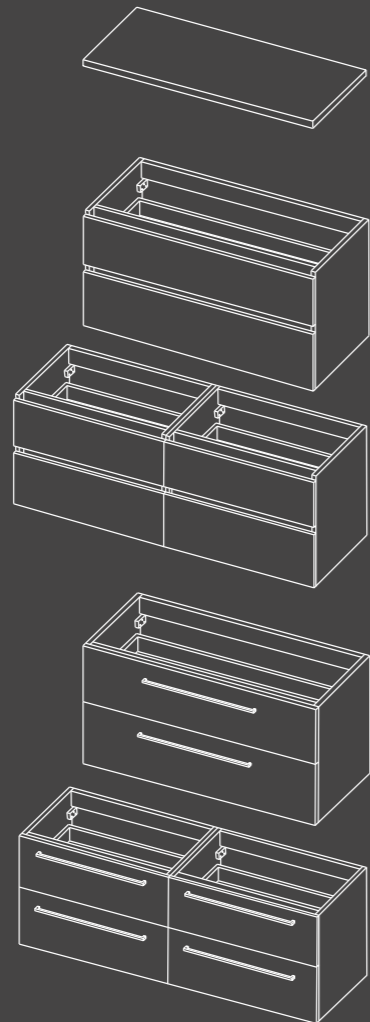

Ice White (hoogglans lak) / *glossy lacquer*