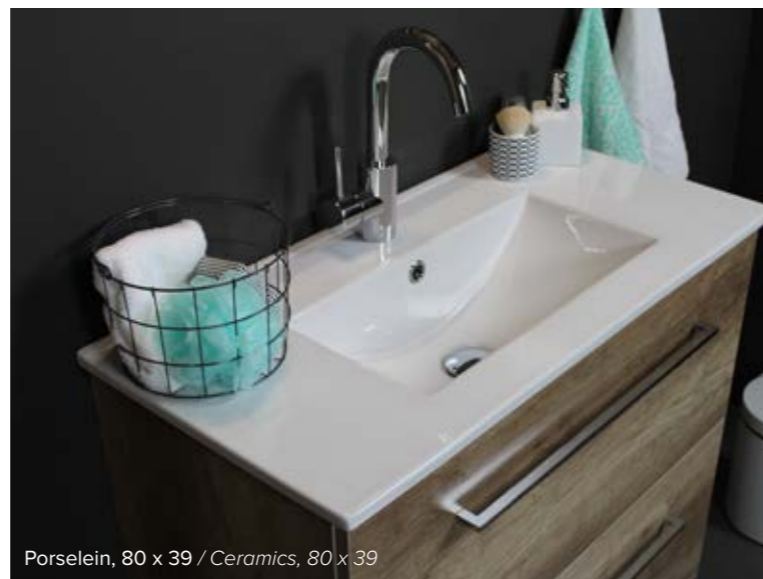

Porselein, 80 x 39 / Ceramics, 80 x 39

Extra hoog metalen **softclose** ladesysteem

Alle Basic onderkasten zijn uitgevoerd met volledig uittrekbare metalen softclose ladesystemen. Hierdoor valt de lade altijd zacht dicht, ook als je deze met enige kracht dicht gooit. De energie van de kracht wordt netjes opgevangen door de ladegeleiders, waardoor de laden met een zacht tempo sluiten.

De laden zijn uitgevoerd met een hoge reling, waardoor flessen, handdoeken en andere badkamerspullen netjes op zijn plek blijven.