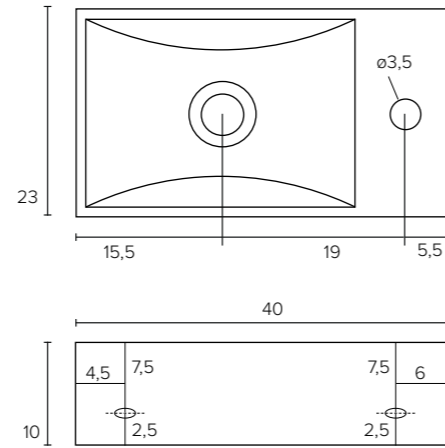

Fontein Hardsteen / Hand Washbasin Blue Stone

Hardsteen (B x D x H) / Blue stone (W x D x H)
40 x 23 x 10 cm | 0 - 1 kraangaten / tap holes