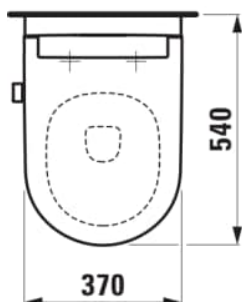

DIMENSIONS

Length	540 mm
Width	400 mm
Height	425 mm

COLOUR AND FINISH

<input type="checkbox"/>	000 White
--------------------------	-----------

OPTIONS

S00 - 2 holes in the top flat part of toilet pan for connection of water and power supply, left and right, for SIT seat

Shape : Round

Smart Toilet type : Cleanet Sit

Soft close system

Water cleaning

Water intensity control

Water temperature control

TECHNICAL DRAWINGS

COMPATIBLE WITH