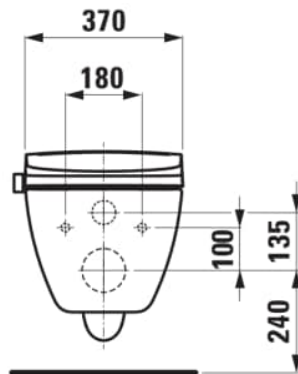

DIMENSIONS

Length	540 mm
Width	400 mm
Height	425 mm

COLOUR AND FINISH

<input type="checkbox"/>	000 White
--------------------------	-----------

OPTIONS

S00 - 2 holes in the top flat part of toilet pan for connection of water and power supply, left and right, for SIT seat

Shape : Round

Smart Toilet type : Cleanet Sit

Soft close system

Water cleaning

Water intensity control

Water temperature control

TECHNICAL DRAWINGS

COMPATIBLE WITH