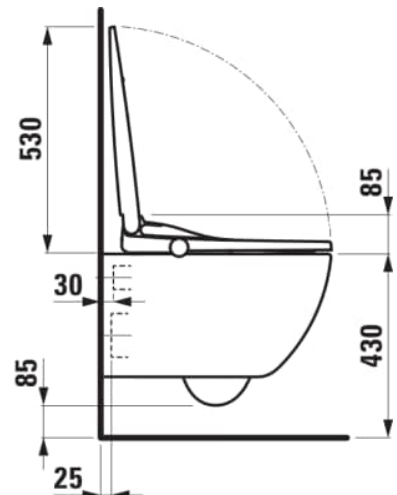

DIMENSIONS

Length	540 mm
Width	400 mm
Height	425 mm

COLOUR AND FINISH

<input type="checkbox"/>	000 White
--------------------------	-----------

OPTIONS

S00 - 2 holes in the top flat part of toilet pan for connection of water and power supply, left and right, for SIT seat

Shape : Round

Smart Toilet type : Cleanet Sit

Soft close system

Water cleaning

Water intensity control

Water temperature control

TECHNICAL DRAWINGS

COMPATIBLE WITH