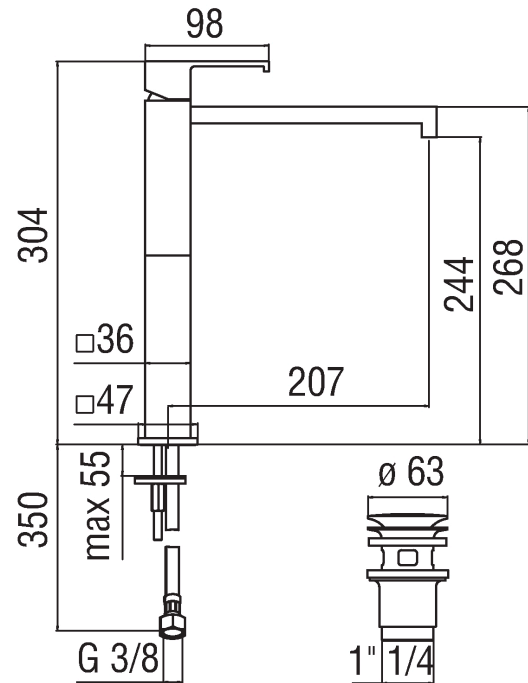

Image

Technical drawing

Specifications

Washbasin
 Basin single control
 Finish: Chrome
 Cartridge \varnothing 28 mm
 Dynamic flow limiter (-50%)
 The temperature limiter
 Rectangular Aerator Neoperl® 28 x 7
 Flexible Parigi® SPX® stainless steel \varnothing 3/8"
 Packaging: 56,5 x 29 x 7,1 cm / 0,011633 m³ / 3,65 kg

Flow rate diagram