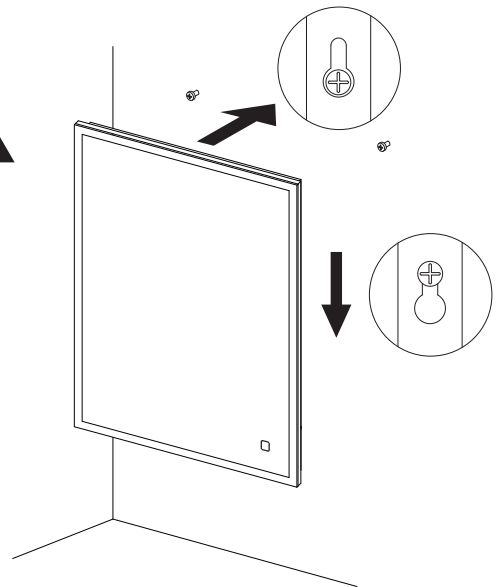

MONTAGE INSTRUCTIES

1

2

3

4

5

Press the icon shortly  to control on/off the lighting and heating pad.

Press and hold the icon  to change the colour temperature/dimmer.