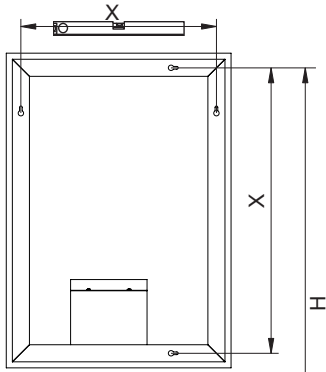

MONTAGE INSTRUCTIES

1

2

3

4

5

Press the icon shortly  to control on/off the lighting and heating pad.

Press and hold the icon  to change the colour temperature/dimmer.