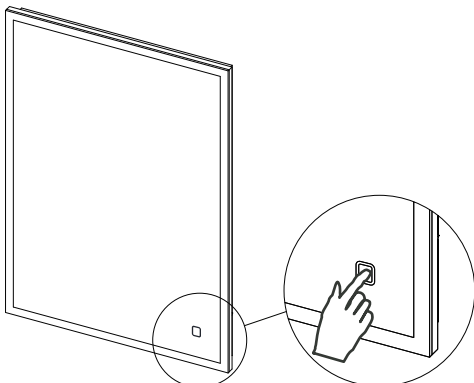

MONTAGE INSTRUCTIES

1

2

3

4

5

Press the icon shortly  to control on/off the lighting and heating pad.

Press and hold the icon  to change the colour temperature/dimmer.