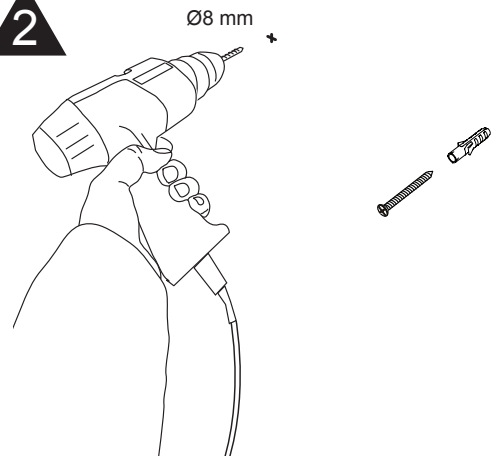

MONTAGE INSTRUCTIES

1

2

3

4

5

Press the icon shortly  to control on/off the lighting and heating pad.

Press and hold the icon  to change the colour temperature/dimmer.