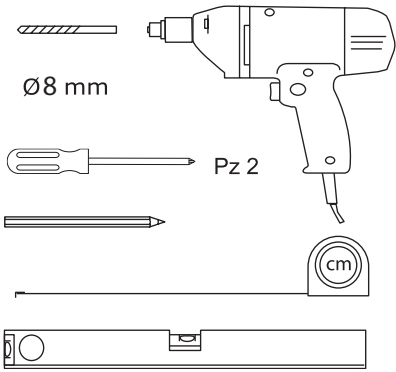

MONTAGE INSTRUCTIES

1

2

3

4

5

Press the icon shortly  to control on/off the lighting and heating pad.

Press and hold the icon  to change the colour temperature/dimmer.