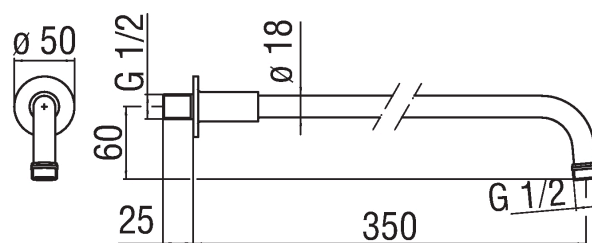

FREE SHOWER
AD138/4CR_1

Image

Technical drawing

Specifications

SHOWER ARM
Wall arm
Chrome Finish
Dimension 350 mm