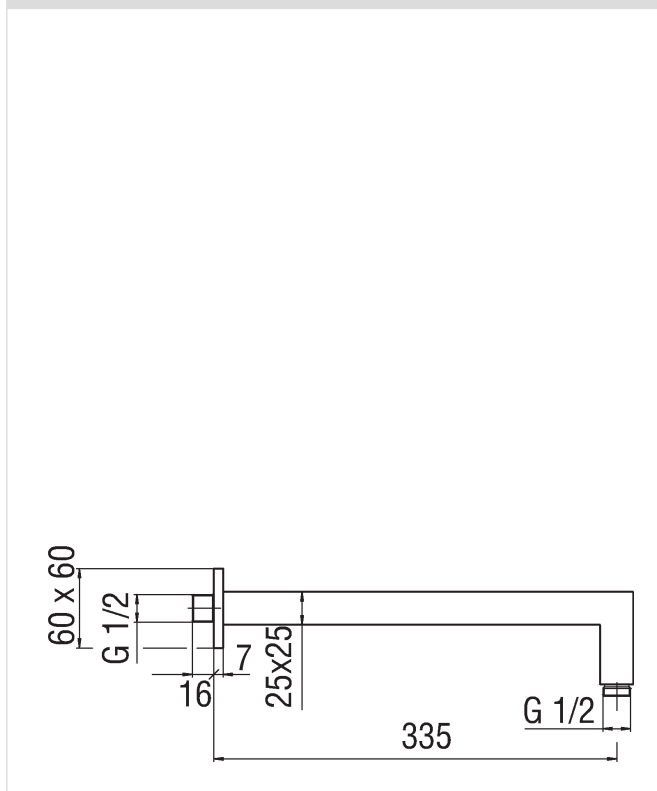

**FREE SHOWER
AD138/24CR**

NOBILIS®

The Best Technology for Water

Image

Technical drawing

Specifications

SHOWER ARM

Wall arm

Chrome Finish

Dimension 350 mm

Packaging: 45 x 8,5 x 7,8 cm / 0,002983 m' / 0,66 kg