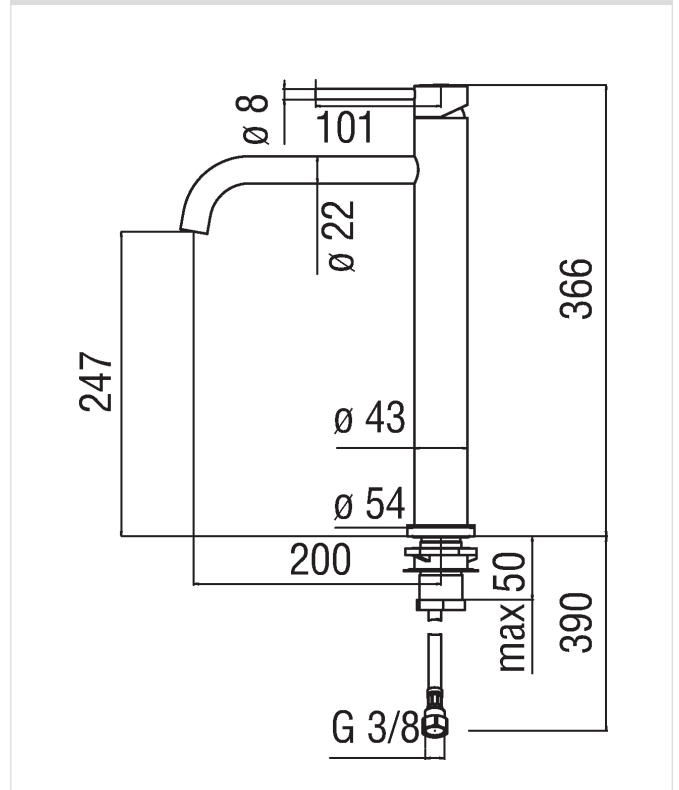

Image

Technical drawing

Specifications

- Sink
- Single control
- Chrome Finish
- Swivel body
- Cartridge ø 35 mm
- Dynamic flow limiter (-50%)
- The temperature limiter
- Aerator Neoperl[®] caché M 18,5 x 1
- Flexible Parigi[®] SPX[®] stainless steel ø 3/8"
- Packaging: 56,5 x 29 x 7,1 cm / 0,011633 m³ / 2,73 kg

Flow rate diagram