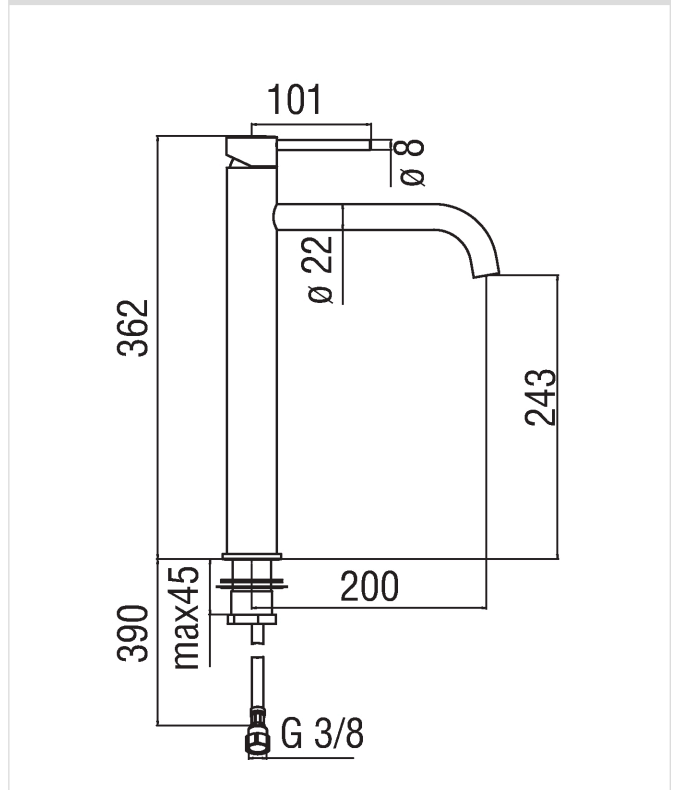

Image

Technical drawing

Specifications

- Washbasin
- Basin single control
- Chrome Finish
- Cartridge \varnothing 35 mm
- Dynamic flow limiter (-50%)
- The temperature limiter
- Aerator Neoperl® caché M 18,5 x 1
- Flexible Parigi® SPX® stainless steel \varnothing 3/8"
- Packaging: 56,5 x 29 x 7,1 cm / 0,011633 m' / 2,5 kg

Flow rate diagram