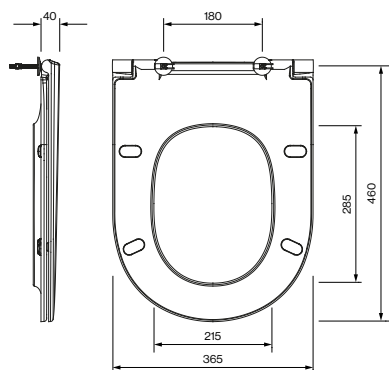

# AURA

**TOILET SEAT SLOW CLOSE** S01.0300.04.04

## PRODUCT DETAILS

Dimension / Weight	465 x 365 x 40 mm / 2.8 kg
Specification	Slow close function, quick release
Material	Duroplast, hinges stainless steel
Color	White
Mounting material	Including

## SPECIFICATION TEXT

Aura Toilet seat and lid with slow close function, with antibacterial coating, made of Duroplast, quick release. Concealed stainless steel hinges. Dimensions (WxDxH) 465x365x40 mm. White. Order. No. S01.0300.04.04