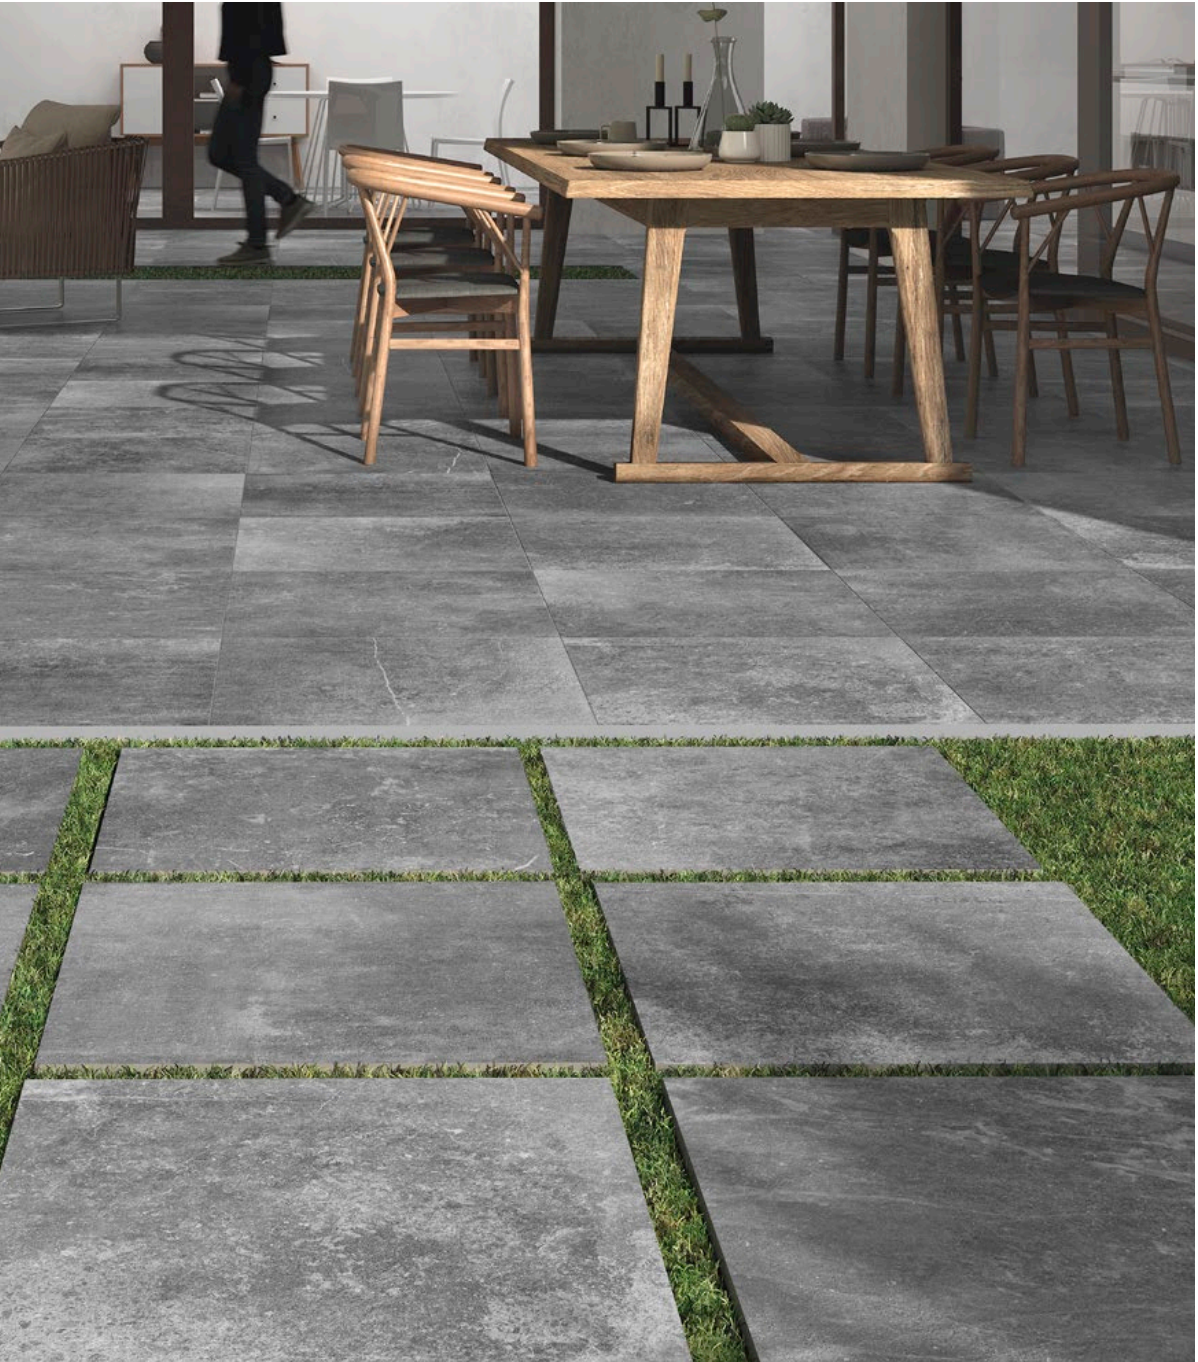

Pesos y medidas

PACKING LIST

	PIEZAS CAJA PIEZES BOX	KG. CAJA KG. BOX	M² CAJA S.Q.M. BOX	CAJA EUROPALET BOX EUROPALLET	KG. EUROPALET KG. EUROPALLET	M² EUROPALET S.Q.M. EUROPALLET
BASES						
90 x 90^R	2	42	1,62	20	840	32,4
59,5 x 119,2^R	2	32,6	1,42	21	684,6	29,82
59,5 x 59,5^R	3	22,5	1,06	40	900	42,4
60 x 60 Duplo Grip Plus	2	31,6	0,72	30	948	21,6
29,5 x 59,5^R	7	24,7	1,23	40	988	49,2
PIEZAS ESPECIALES						
Artstone 30 x 30	11	22,5	1	30	675	30
Mosaico 30 x 30	11	20,15	1	30	604,5	30
Rodapié 9,7 x 59,5	14	19,24	0,8	30	962	40

Iconos descriptivos

DESCRIPTIVE ICONS

M Precio por m²
Porcelain

C Precio por caja
Price per box

P Precio por unidad
Price per unit

P Porcelánico
Porcelain

W_b Pasta blanca
White body

W Revestimiento
Wall tiles

F Pavimento
Floor tiles

G Brillo
Gloss

M Mate
Matt

Antideslizante agradable al tacto
Grip finish that offers a pleasant touch

20 mm de espesor
Thickness 20 mm

Variación media
Moderate variation

V1 Uniforme
Uniform

V3 Variación media
Moderate variation

V2 Variación leve
Slight variation

V4 Variación alta
Strong variation

Certificaciones

CERTIFICATES

INTERNATIONAL
STANDARDS
WORLDWIDE

DECLARACIÓN
AMBIENTAL
DE PRODUCTO

ISTYTUT SZKLA I
CERAMIKI