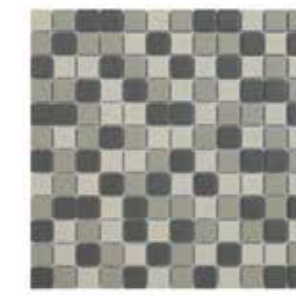

LONDON 23X23 UNGLAZED PORCELAIN R11/C PTV36+

LO2310 White

LO2310S Super White

LO2315 Dark Grey

LO2317 Black

LO2329 Grey

LO23MIX2 Grey Mix

LO2310-2317 Chessboard