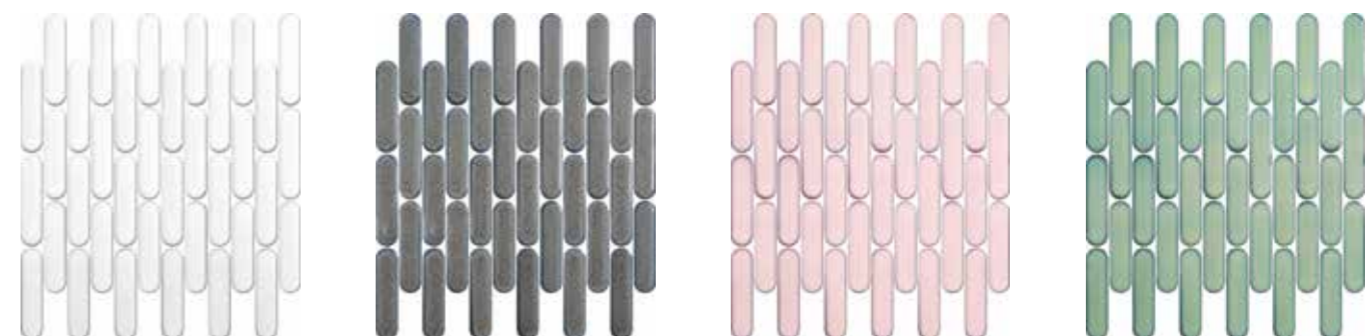

SEVILLA KIT-KAT OVAL FINGERS GLOSSY & MATT PORCELAIN 23X98

SEO23100 White Glossy   SEO23325 Grey Blue Speckle   SEO23078 Pink Glossy   SEO23525 Light Green Speckle