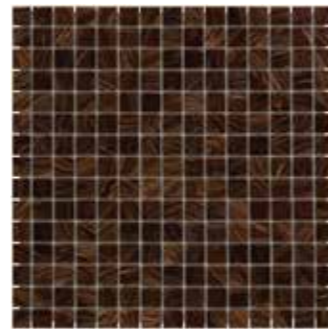

GMG451 Brown