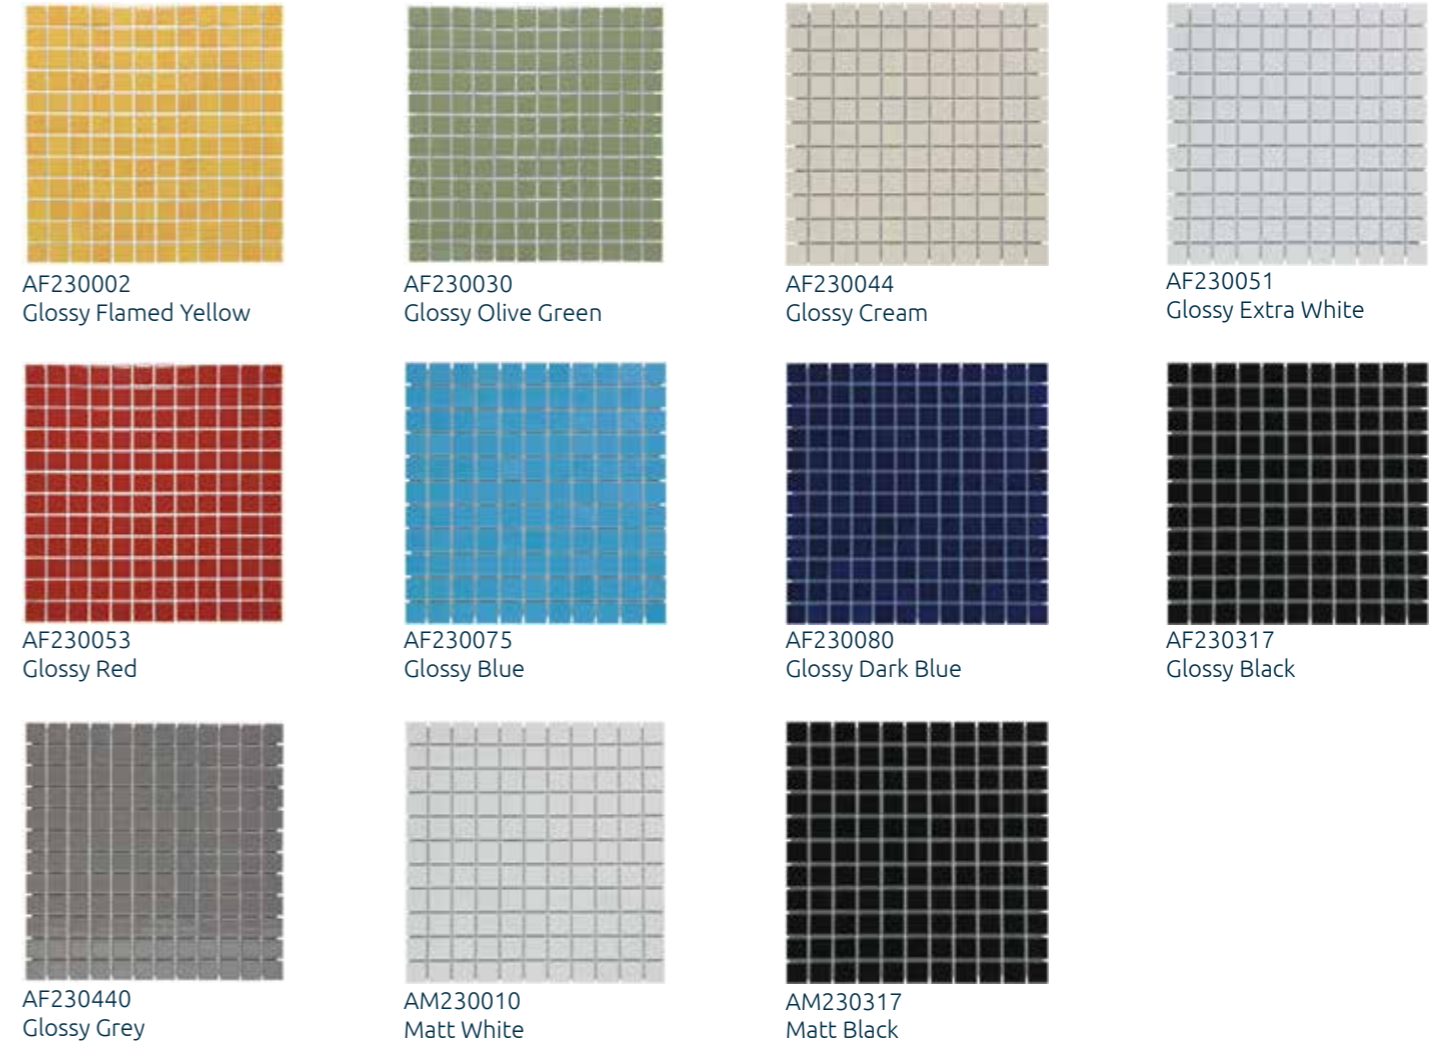

Barcelona Glossy & Matt Porcelain 23x23