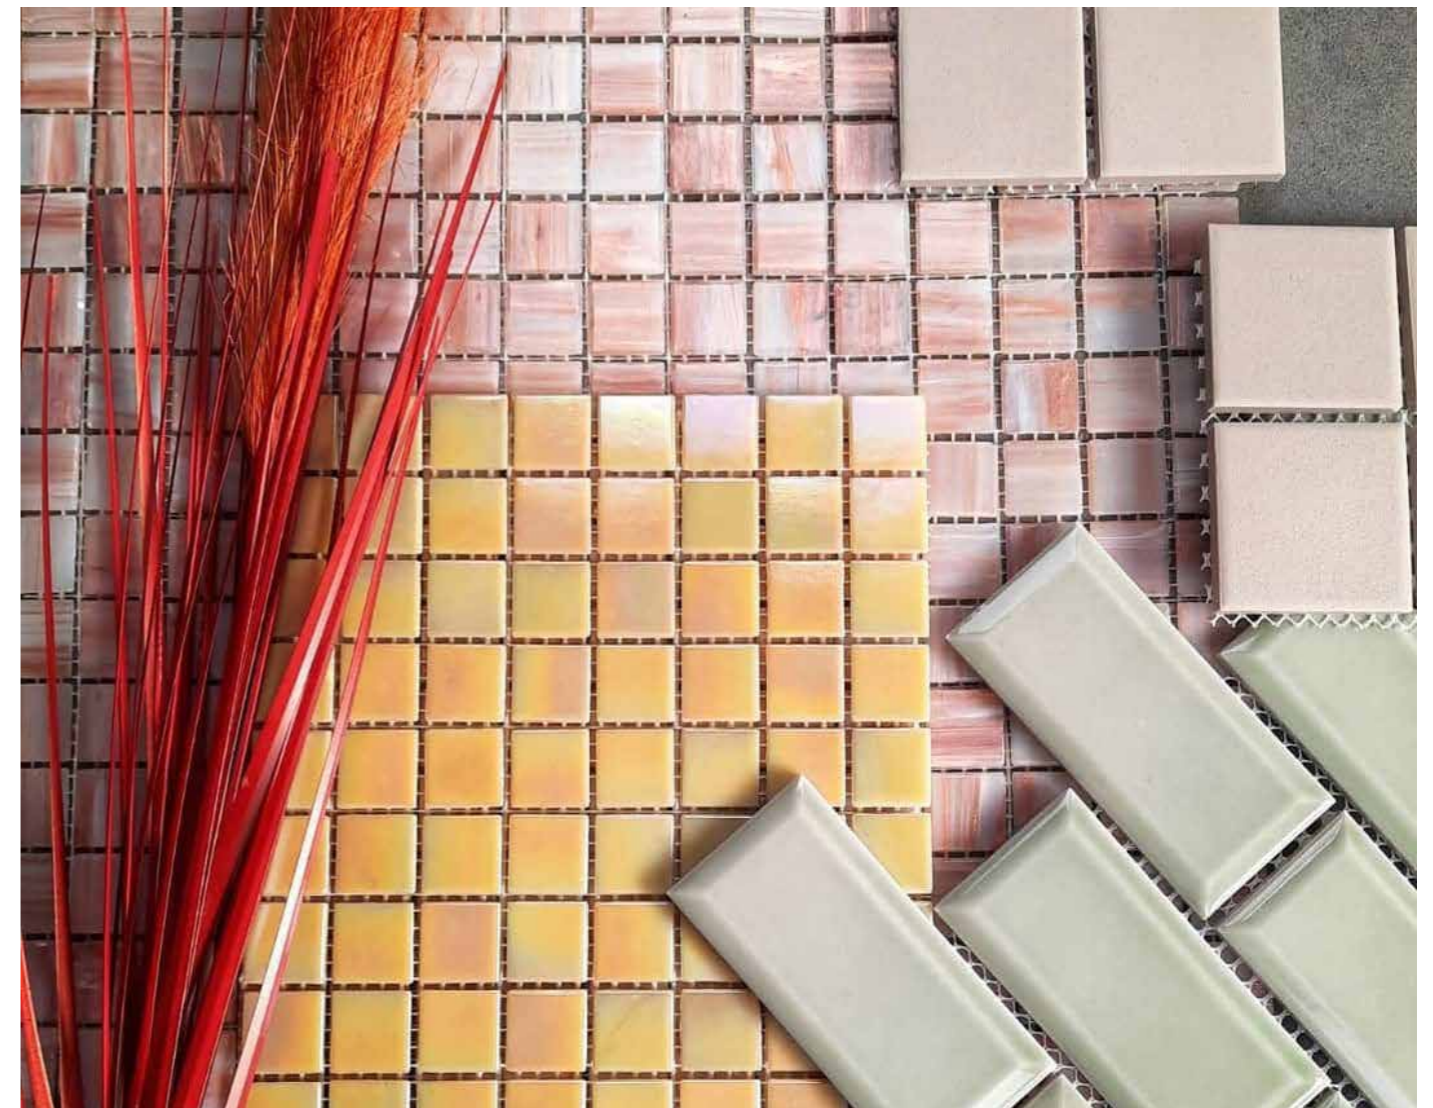

AMSTERDAM 20X20 GOLD

THE MOSAIC FACTORY

AMSTERDAM 20x20 PEARL QUARTZ GLASS