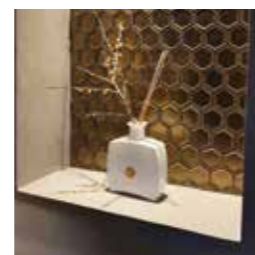

Featured METAL SERIES

METALLIC COATED MOSAICS

If you fancy a hotel chic interior style, you will most likely fall in love with our Metal series! Ever since we added these metallic coated mosaics to our range, they have been a hit.

Tip: applying these mosaics in a niche gives a subtle yet eye-catching touch to the room!

Loved by architects and designers all over the world, we received photos of these high-end mosaics in all kinds of interior designs. One thing is sure, they add a touch of luxury to any room.

We love the metallic coating of these mosaics. It is, however, quite vulnerable, and prone to scratches. We therefore advise cleaning these mosaics with natural products only, like green soap. Be careful to avoid aggressive products.

So far, the Metal series includes three types of mosaics, but we plan to add more. Think of platinum gold and matt silver tiles, in addition to bronze, rose gold and gold. We are not saying we have any favourites, but the thicker edge on the bronze hexagon does add an extra dimension to the mosaics, almost like a honeycomb.

The metallic coating of these mosaics does not withstand acids. We therefore advise against applying these mosaics in areas where they must be cleaned regularly with aggressive products. Think of wet areas, like showers, or as backsplash.

T:M:F®