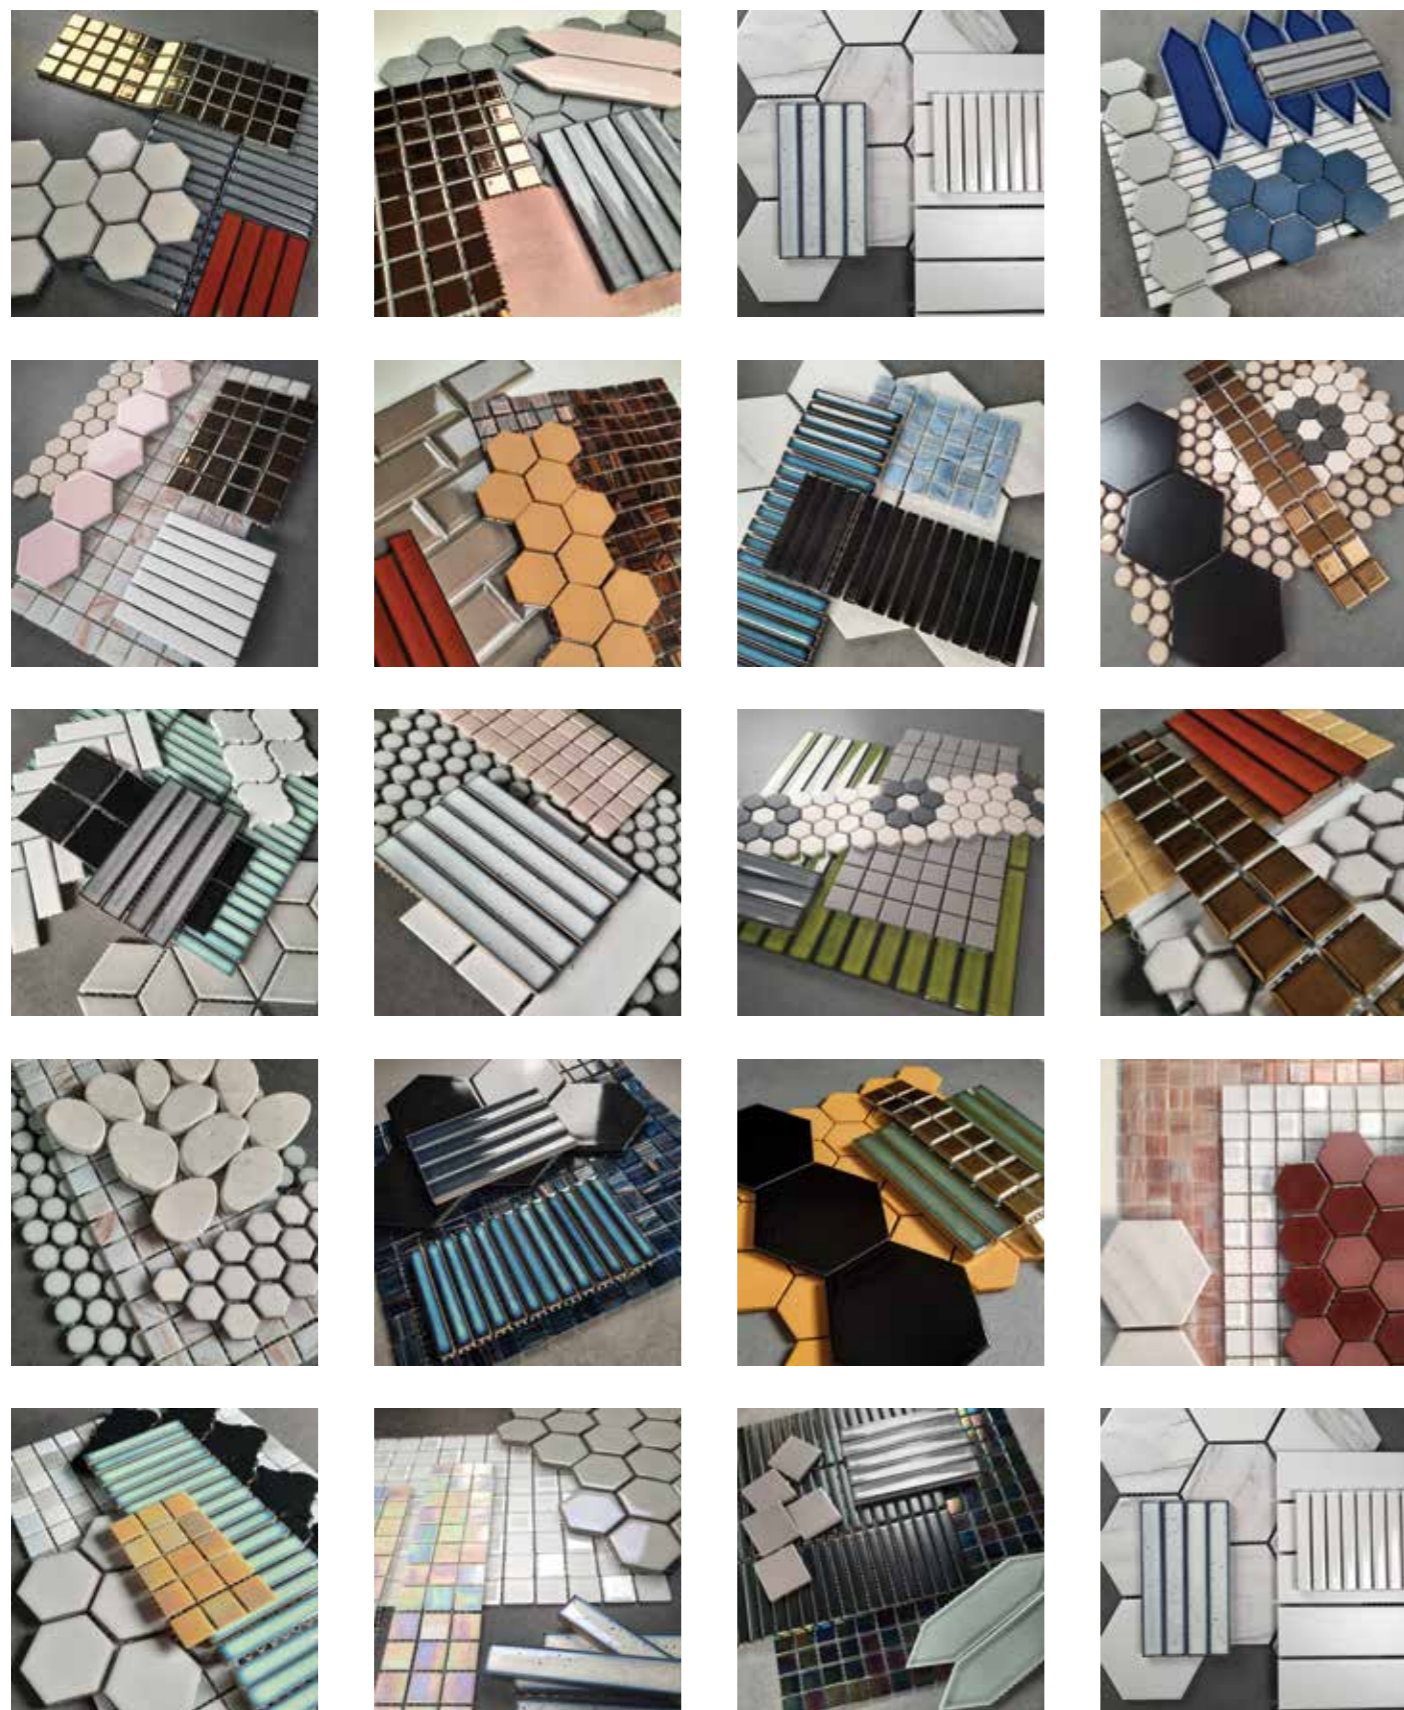

FIND INSPIRATION FOR YOUR PROJECT

And follow us on Pinterest and Instagram! Get a glimpse of our mosaics in different interior designs and see surprising combinations on our mood boards.