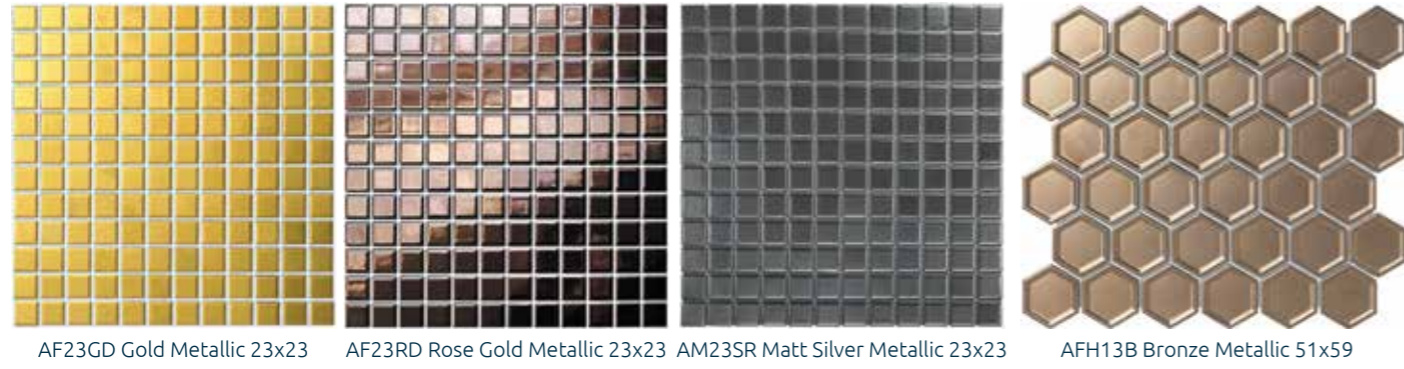

Barcelona Metal Series