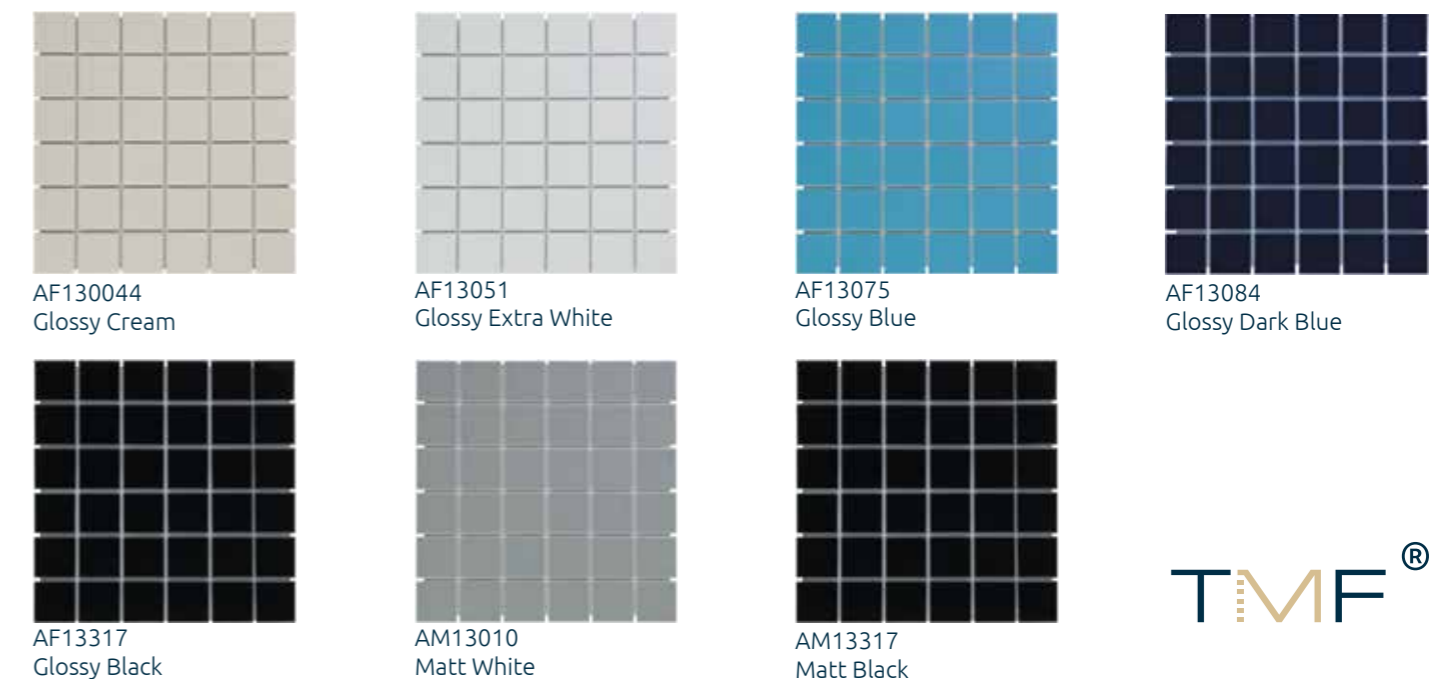

Barcelona Glossy & Matt Porcelain 48x48