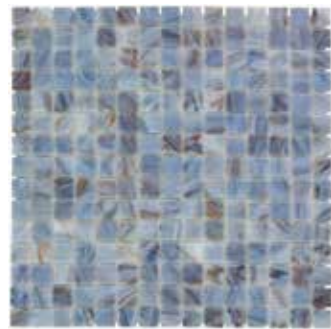

AMSTERDAM 20X20 GOLD

THE MOSAIC FACTORY

GMG251 Cyan