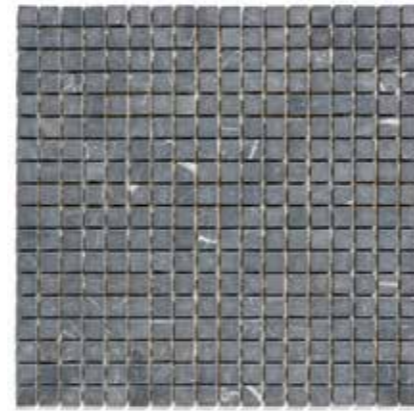

NMP200 Marble Pebble Ivory

NMP300 Marble Pebble Grey

NMP360 Marble Pebble Dark Grey

NMS100 Marble Carrara Anticato

NMS200 Marble Botticino Anticato

NMS925 Marble Nero Anticato

NSR200 Riverstone Ivory

NSR360 Riverstone Dark Grey