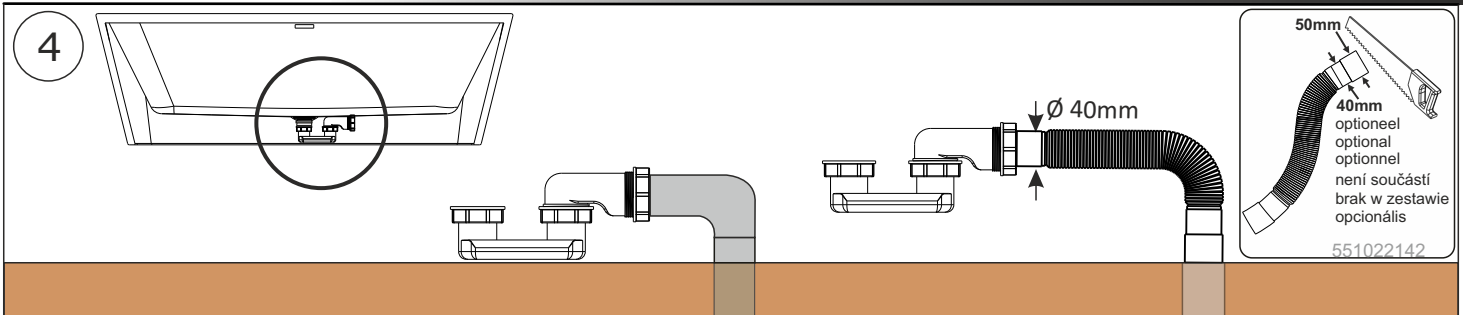

BD02 Inspire	180x80
BD04 Adore	180x86
BD05 Desire R	184x84
BD06 Desire L	184x84
BD07 Desire B2W	180x84
BD10 Inspire	160x75

1

2

3

BD04 Adore	180x86
BD07 Desire B2W	180x84
BD05 Desire R	184x84
BD06 Desire L	184x84

① x1
100100016

② x2
130502417

③ x2
130915050

④

AT80040	Matt black
560306007	Matt white
560306002	Gloss white
560306001	Stainless steel brushed
560306003	Chrome polished

1
2
3

②-1
②-2

AT80070	Matt black
AT80060	Matt white
AT80065	Gloss white
AT80066	Gloss white
AT80055	Stainless steel brushed
AT80075	Chrome polished