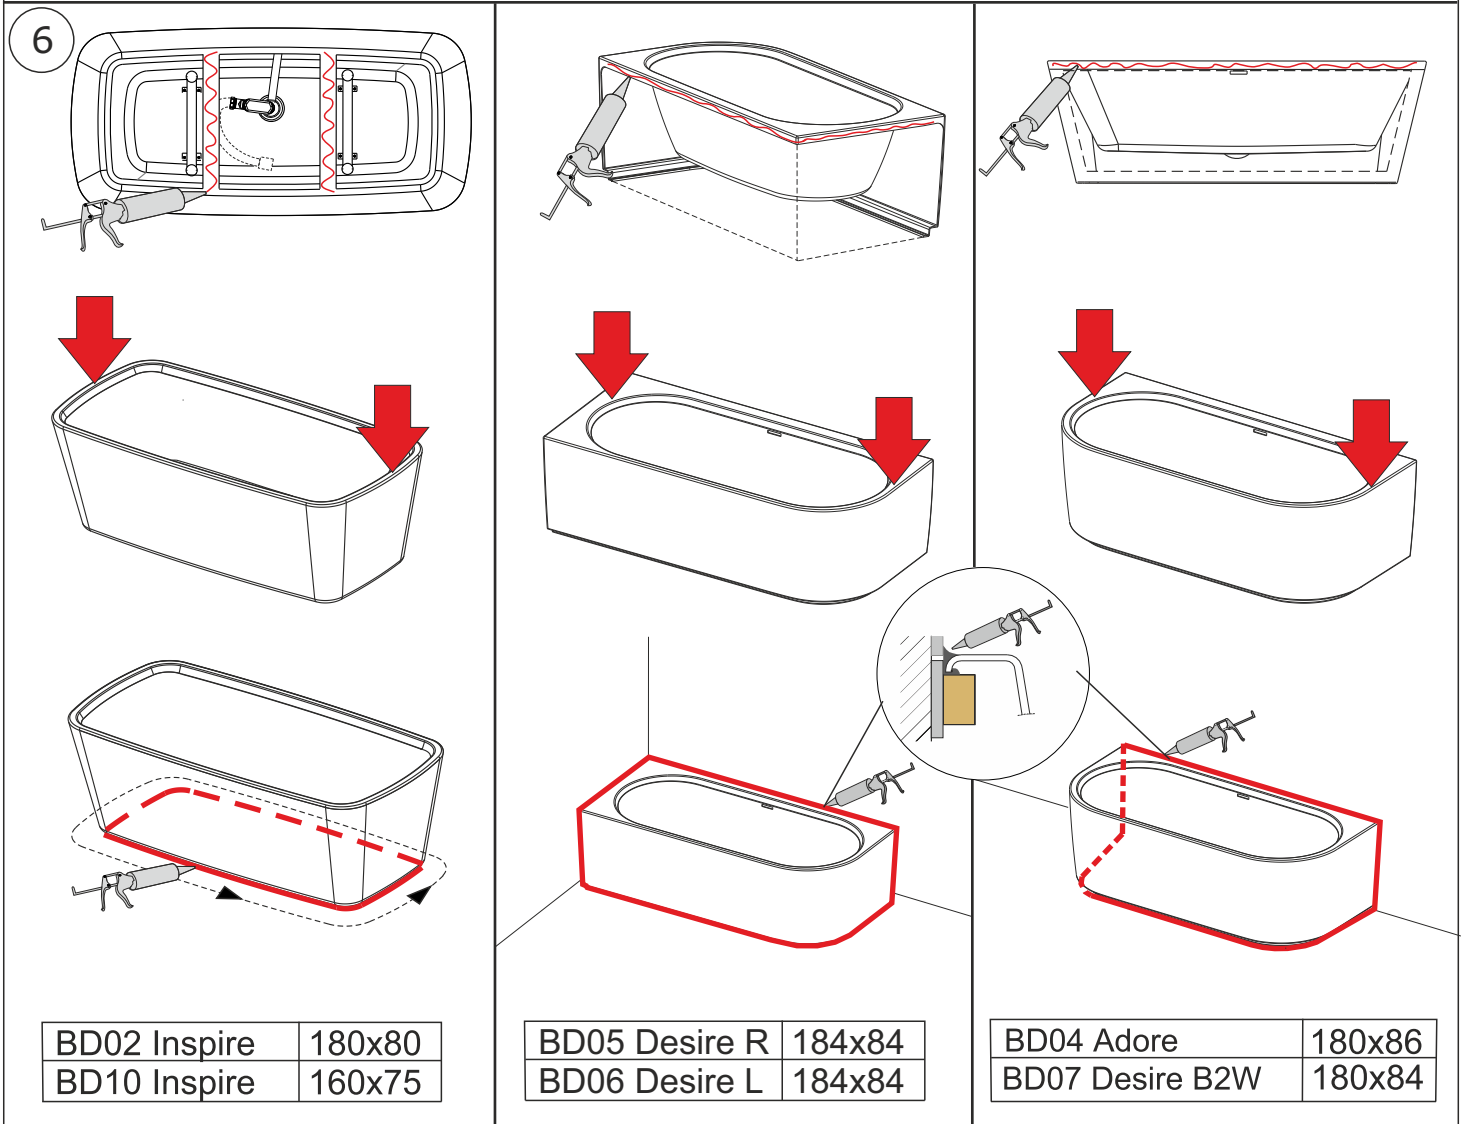

BD02 Inspire	180x80
BD04 Adore	180x86
BD05 Desire R	184x84
BD06 Desire L	184x84
BD07 Desire B2W	180x84
BD10 Inspire	160x75

1

2

3

BD04 Adore	180x86
BD07 Desire B2W	180x84
BD05 Desire R	184x84
BD06 Desire L	184x84

① x1
100100016

② x2
130502417

③ x2
130915050

④

AT80040	Matt black
560306007	Matt white
560306002	Gloss white
560306001	Stainless steel brushed
560306003	Chrome polished

1
2
3

②-1
②-2

AT80070	Matt black
AT80060	Matt white
AT80065	Gloss white
AT80066	Gloss white
AT80055	Stainless steel brushed
AT80075	Chrome polished