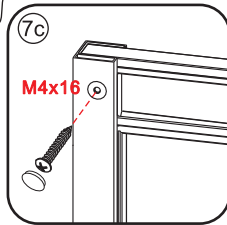

INSTALLATIE VOORSCHRIFT

Skyline side panel

900(880-890)x2000

1

- | | | | | | | |
|------|------|------|------|------|------|------|
| ① X8 | ② X2 | ③ X7 | ④ X2 | ⑤ X4 | ⑥ X2 | ⑦ X2 |
| ⑧ X2 | ⑨ X1 | ⑩ X2 | ⑪ X2 | ⑫ X1 | ⑬ X2 | ⑭ X1 |
| ⑮ | ⑯ | ⑰ | X1 | X18 | X6 | X3 |

3

5

X2
M4x16

X2
M4x16

X3
M4x30

X3
M4x30

7

X2
 M4x8