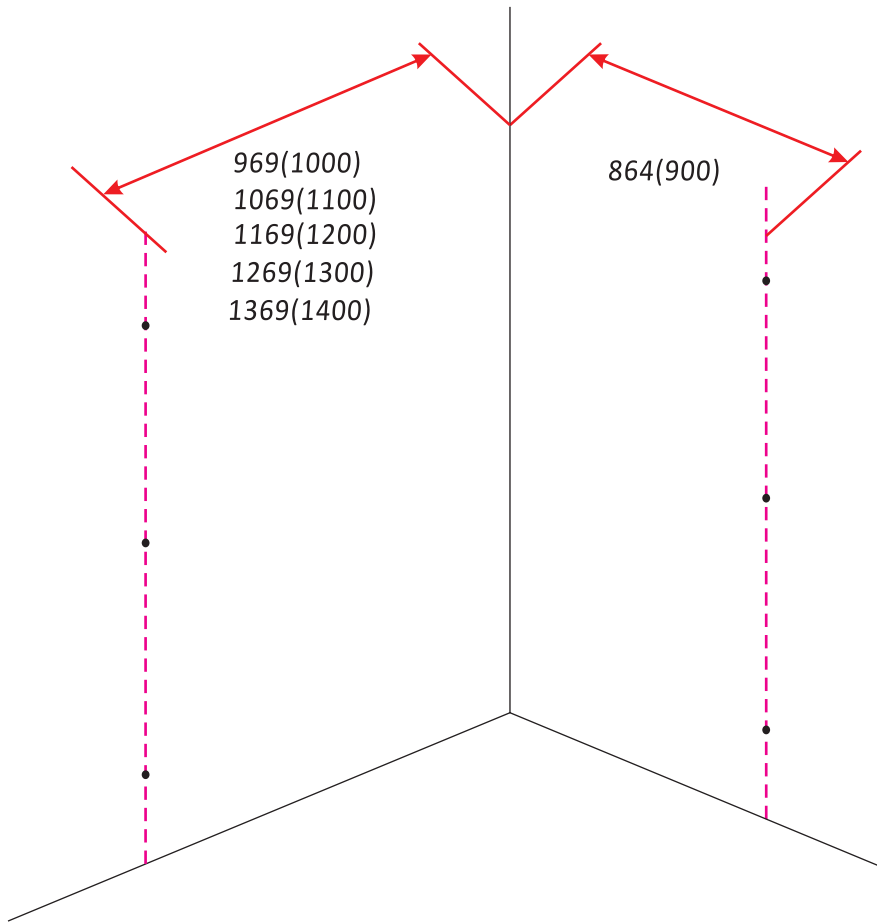

INSTALLATIE VOORSCHRIFT

Skyline side panel

900(880-890)x2000

1

- | | | | | | | |
|------|------|------|------|------|------|------|
| ① X8 | ② X2 | ③ X7 | ④ X2 | ⑤ X4 | ⑥ X2 | ⑦ X2 |
| ⑧ X2 | ⑨ X1 | ⑩ X2 | ⑪ X2 | ⑫ X1 | ⑬ X2 | ⑭ X1 |
| ⑮ | ⑯ | ⑰ | X1 | X18 | X6 | X3 |

3

5

X2
M4x16

X2
M4x16

X3
M4x30

X3
M4x30

7

X2
 M4x8