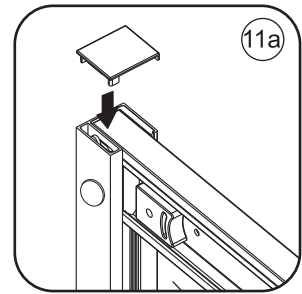

INSTALLATIE VOORSCHRIFT

Skyline side panel

900(880-890)x2000

1

- | | | | | | | |
|------|------|------|------|------|------|------|
| ① X8 | ② X2 | ③ X7 | ④ X2 | ⑤ X4 | ⑥ X2 | ⑦ X2 |
| ⑧ X2 | ⑨ X1 | ⑩ X2 | ⑪ X2 | ⑫ X1 | ⑬ X2 | ⑭ X1 |
| ⑮ | ⑯ | ⑰ | X1 | X18 | X6 | X3 |

3

5

X2
M4x16

X2
M4x16

X3
M4x30

X3
M4x30

7

X2
 M4x8