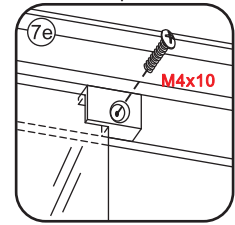

INSTALLATIE VOORSCHRIFT

Skyline side panel

900(880-890)x2000

1

- | | | | | | | |
|------|------|------|------|------|------|------|
| ① X8 | ② X2 | ③ X7 | ④ X2 | ⑤ X4 | ⑥ X2 | ⑦ X2 |
| ⑧ X2 | ⑨ X1 | ⑩ X2 | ⑪ X2 | ⑫ X1 | ⑬ X2 | ⑭ X1 |
| ⑮ | ⑯ | ⑰ | X1 | X18 | X6 | X3 |

3

5

X2
M4x16

X2
M4x16

X3
M4x30

X3
M4x30

7

X2
 M4x8