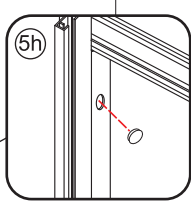

INSTALLATIE VOORSCHRIFT

Skyline side panel

900(880-890)x2000

1

- | | | | | | | |
|------|------|------|------|------|------|------|
| ① X8 | ② X2 | ③ X7 | ④ X2 | ⑤ X4 | ⑥ X2 | ⑦ X2 |
| ⑧ X2 | ⑨ X1 | ⑩ X2 | ⑪ X2 | ⑫ X1 | ⑬ X2 | ⑭ X1 |
| ⑮ | ⑯ | ⑰ | X1 | X18 | X6 | X3 |

3

5

X2
M4x16

X2
M4x16

X3
M4x30

X3
M4x30

7

X2
 M4x8