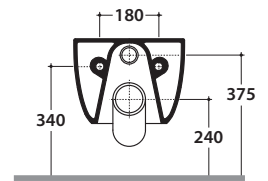

Ceramic antibacterial effect BATAFORM®

Drain < 3 lt

Glazed product with CERASLIDE®

Cod. **GLSETMES03N**

Wall-hung Wc No-rim 46.34 h33 cm. Average drain < 3 Lt. Fixing kit included. Weight 20 Kg

Seat-cover with hinge system to quick release

Cod. **GLME021N**

Removable duroplast seat-cover with soft-closing system. Weight 3 Kg