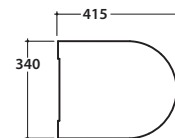

FUTURO FLUSH WALL-HUNG WC GLSETMES03N

CE EN 997:2015

GLOBO

Ceramic antibacterial effect BATAFORM®

Drain < 3 lt

Glazed product with CERASLIDE®

Cod. **GLSETMES03N**

Wall-hung Wc No-rim 46.34 h33 cm. Average drain < 3 Lt. Fixing kit included. Weight 20 Kg

Seat-cover with hinge system to quick release

Cod. **GLME021N**

Removable duroplast seat-cover with soft-closing system. Weight 3 Kg

Cod. **VA132**

Flow reductor.

Cod. **PU001**

Acoustic and crash protection.

Cod. **FI002**

Fixing brackets for W/H sanitary. Weight 2,5 Kg