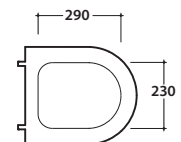

FUTURO FLUSH WALL-HUNG WC GLSETMES03N

CE EN 997:2015

GLOBO

Ceramic antibacterial effect BATAFORM®

Drain < 3 lt

Glazed product with CERASLIDE®

Cod. **GLSETMES03N**

Wall-hung Wc No-rim 46.34 h33 cm. Average drain < 3 Lt. Fixing kit included. Weight 20 Kg

Seat-cover with hinge system to quick release

Cod. **GLME021N**

Removable duroplast seat-cover with soft-closing system. Weight 3 Kg

Cod. **VA132**

Flow reductor.

Cod. **PU001**

Acoustic and crash protection.

Cod. **FI002**

Fixing brackets for W/H sanitary. Weight 2,5 Kg