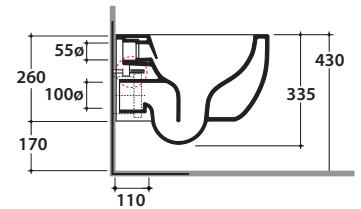

FUTURO FLUSH WALL-HUNG WC GLSETMES03N

CE EN 997:2015

GLOBO