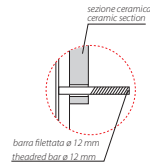

FUTURO FLUSH WALL-HUNG WC GLSETMES03N

CE EN 997:2015

GLOBO