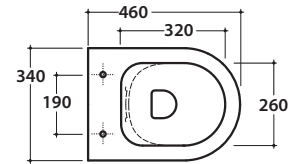

FUTURO FLUSH WALL-HUNG WC GLSETMES03N

CE EN 997:2015

GLOBO