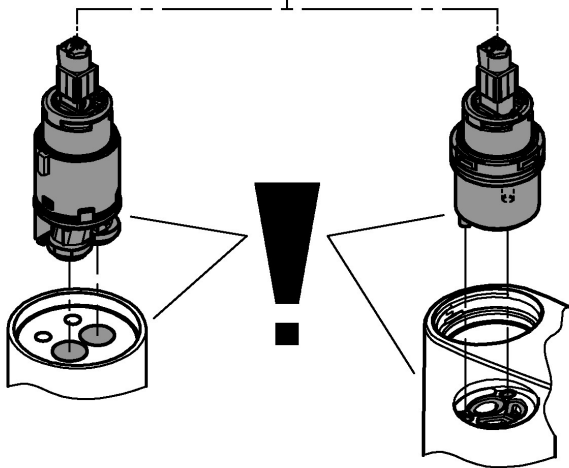

6

A series of 20 horizontal gray lines spaced evenly down the page, providing a writing area.

Pure Freude
an Wasser

GROHE

D

+49 571 39 89 333
service.de@grohe.com

A

+43 1 6 80 60
info-at@grohe.com