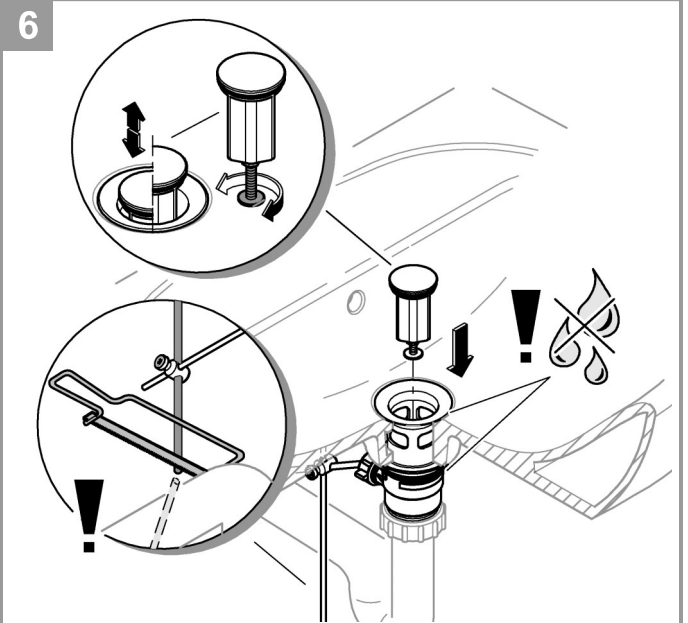

6

A series of 20 horizontal gray lines spaced evenly down the page, providing a writing area.

Pure Freude
an Wasser

GROHE

D

+49 571 39 89 333
service.de@grohe.com

A

+43 1 6 80 60
info-at@grohe.com