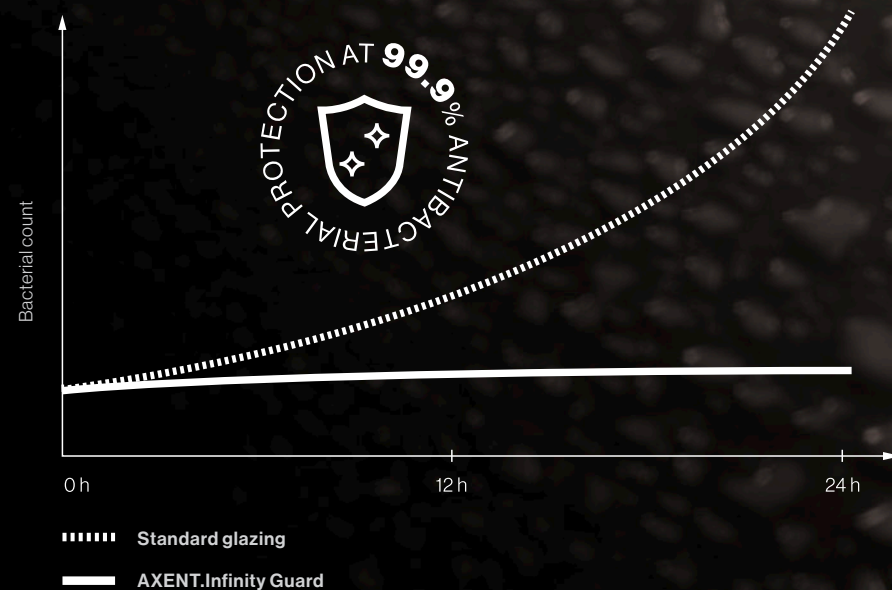

INSPIRING GLAZING TECHNOLOGY.

AXENT.Infinity Guard is the ultimate protection for your toilet. The ceramic is produced with a special glaze based on a balanced mix of silver ions. It has excellent antibacterial properties and reduces the growth of germs and bacteria on the ceramic. The toilet seat and the cover have an additional antibacterial finish and have been proven to actually reduce the growth of germs and bacteria by up to 99.9%!

In addition, the ceramic surface is coated with AXENT Easy Clean, making cleaning a breeze. The toilet lid and cover, if heavily soiled, can easily be removed, cleaned and remounted.