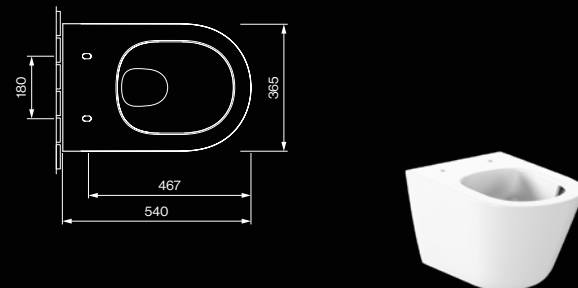

Smart Fix

Glazed Siphon

AXENT.INFINITY TECHNICAL DRAWINGS

**T01.0554.00.04**

AXENT Oasis Wall-mounted toilet Hybrid

**T02.0554.00.04**

AXENT Grace Wall-mounted toilet Hybrid

**S01.0100.04.04**