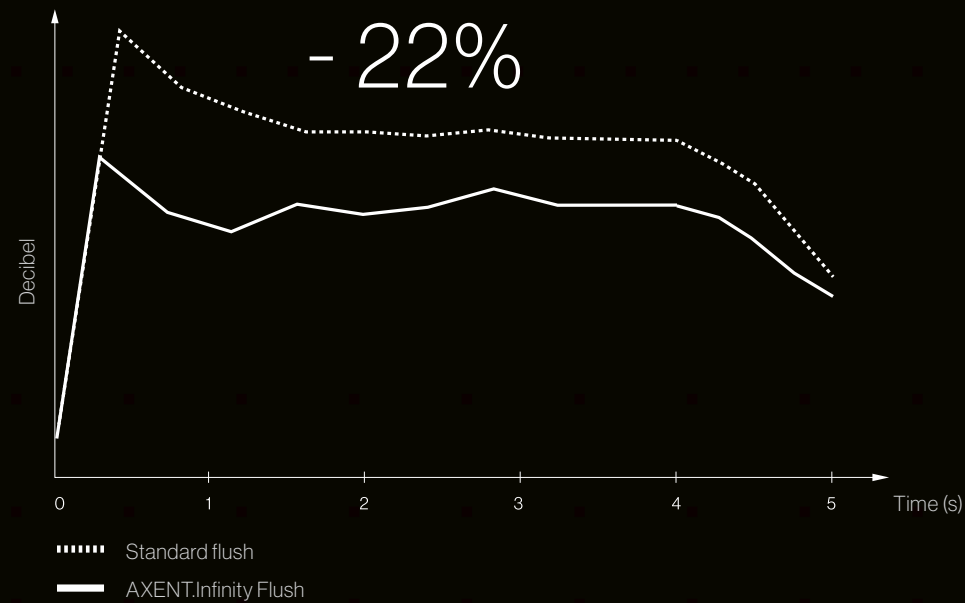

HUSH, YOU CAN'T EVEN HEAR THE FLUSH.

AXENT.Infinity Silentium creates a powerful but silent vortex flow of water that swirls to cover and clean the whole bowl. Flushing with a standard toilet is as loud as using a vacuum cleaner to clean the house. AXENT.Infinity Silentium is much quieter. It reduces the toilet flush noise to below the level of conversational speech. Now that sounds great, doesn't it?

Maximum flushing noise decibel level