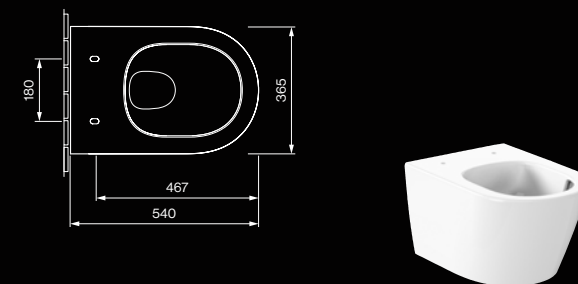

Smart Fix

Glazed Siphon

AXENT.INFINITY TECHNICAL DRAWINGS

**T01.0554.00.04**

AXENT Oasis Wall-mounted toilet Hybrid

**T02.0554.00.04**

AXENT Grace Wall-mounted toilet Hybrid

**S01.0100.04.04**