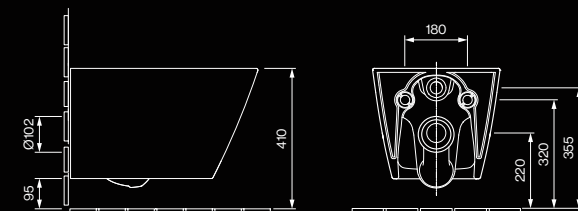

Smart Fix

Glazed Siphon

AXENT.INFINITY TECHNICAL DRAWINGS

**T01.0554.00.04**

AXENT Oasis Wall-mounted toilet Hybrid

**T02.0554.00.04**

AXENT Grace Wall-mounted toilet Hybrid

**S01.0100.04.04**