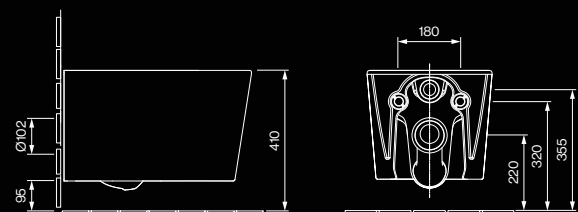

Smart Fix

Glazed Siphon

AXENT.INFINITY TECHNICAL DRAWINGS

**T01.0554.00.04**

AXENT Oasis Wall-mounted toilet Hybrid

**T02.0554.00.04**

AXENT Grace Wall-mounted toilet Hybrid

**S01.0100.04.04**