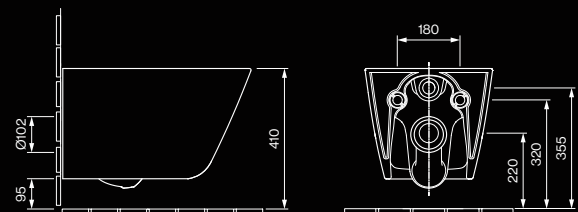

Smart Fix

Glazed Siphon

AXENT.INFINITY TECHNICAL DRAWINGS

**T01.0554.00.04**

AXENT Oasis Wall-mounted toilet Hybrid

**T02.0554.00.04**

AXENT Grace Wall-mounted toilet Hybrid

**S01.0100.04.04**