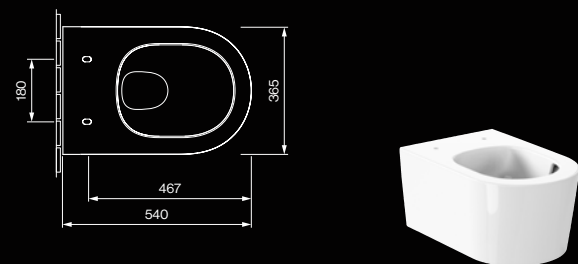

S01.0200.04.04

Epic slow close toilet seat

T03.0554.00.04

AXENT Italica Wall-mounted toilet Hybrid

S01.0300.04.04

Aura slow close toilet seat