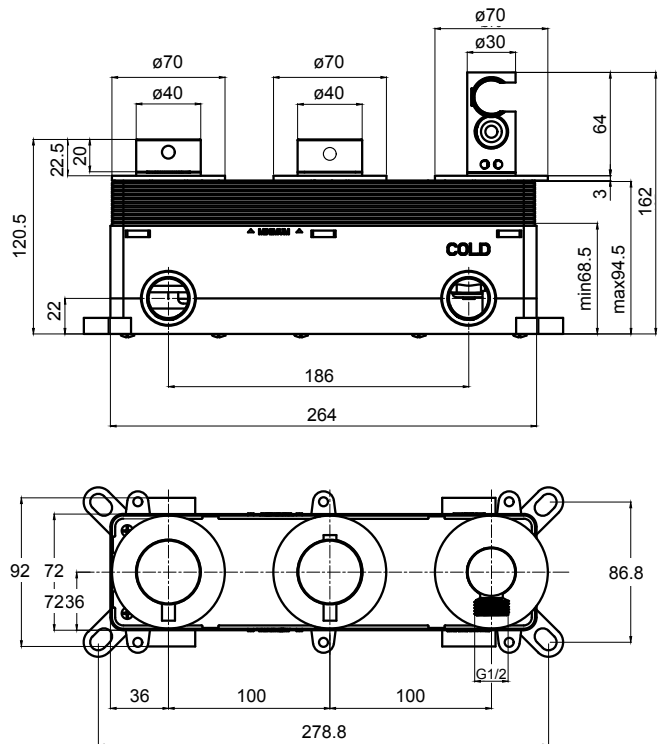

Brondby inbouwthermostaat

Art. nr.: 2740809, 2740822, 2740820, 2740814, 2740821, 2740808