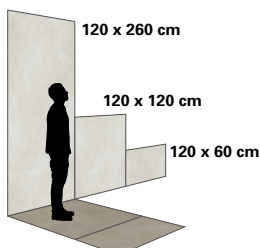

CM01

30 x 60 cm Art. 1581

CM60

CM61

CM02

CM62

CM03

CM63

OPTIMA: also available in the formats 60 x 120 cm, 120 x 120 cm and 120 x 260 cm in 6 mm material thickness. You will find more information on page 274.

							
		Art. 2733 45 x 45 cm	Art. 2394 30 x 60 cm	Art. 2660 60 x 60 cm	Art. 2840 40 x 80 cm	Art. 2810 80 x 80 cm	
		 R9	 R9	 R9	 R9	 R9	
CM0M white RAL 000 85 00		•	•	•	•	•	
CM7M greige RAL 000 80 00		•	•	•	•	•	
CM6M grey RAL 000 70 00		•	•	•	•	•	
CM9M anthracite RAL 000 45 00		•	•	•	•	•	
Material		vilbostone unglazed porcelain stoneware, EN 14411-B1a		vilbostone unglazed porcelain stoneware, EN 14411-B1a		vilbostone unglazed porcelain stoneware, EN 14411-B1a	
Applications		Walls – indoors / outdoors Floors – indoors / outdoors		Walls – indoors / outdoors Floors – indoors / outdoors		Walls – indoors / outdoors Floors – indoors / outdoors	
Actual size		449 x 449 x 9 mm		297 x 597 x 10 mm		597 x 597 x 10 mm	
Joints approx		3 mm		3 mm		3 mm	
Finish		Subtly shaded concrete look		Subtly shaded concrete look		Subtly shaded concrete look	
Surface Glaze		plane matt vilbostoneplus		plane matt vilbostoneplus		plane matt vilbostoneplus	
Calculation unit Packing		m ² loose in box		m ² loose in box		m ² loose in box	
Price group		P67		P93		P98	