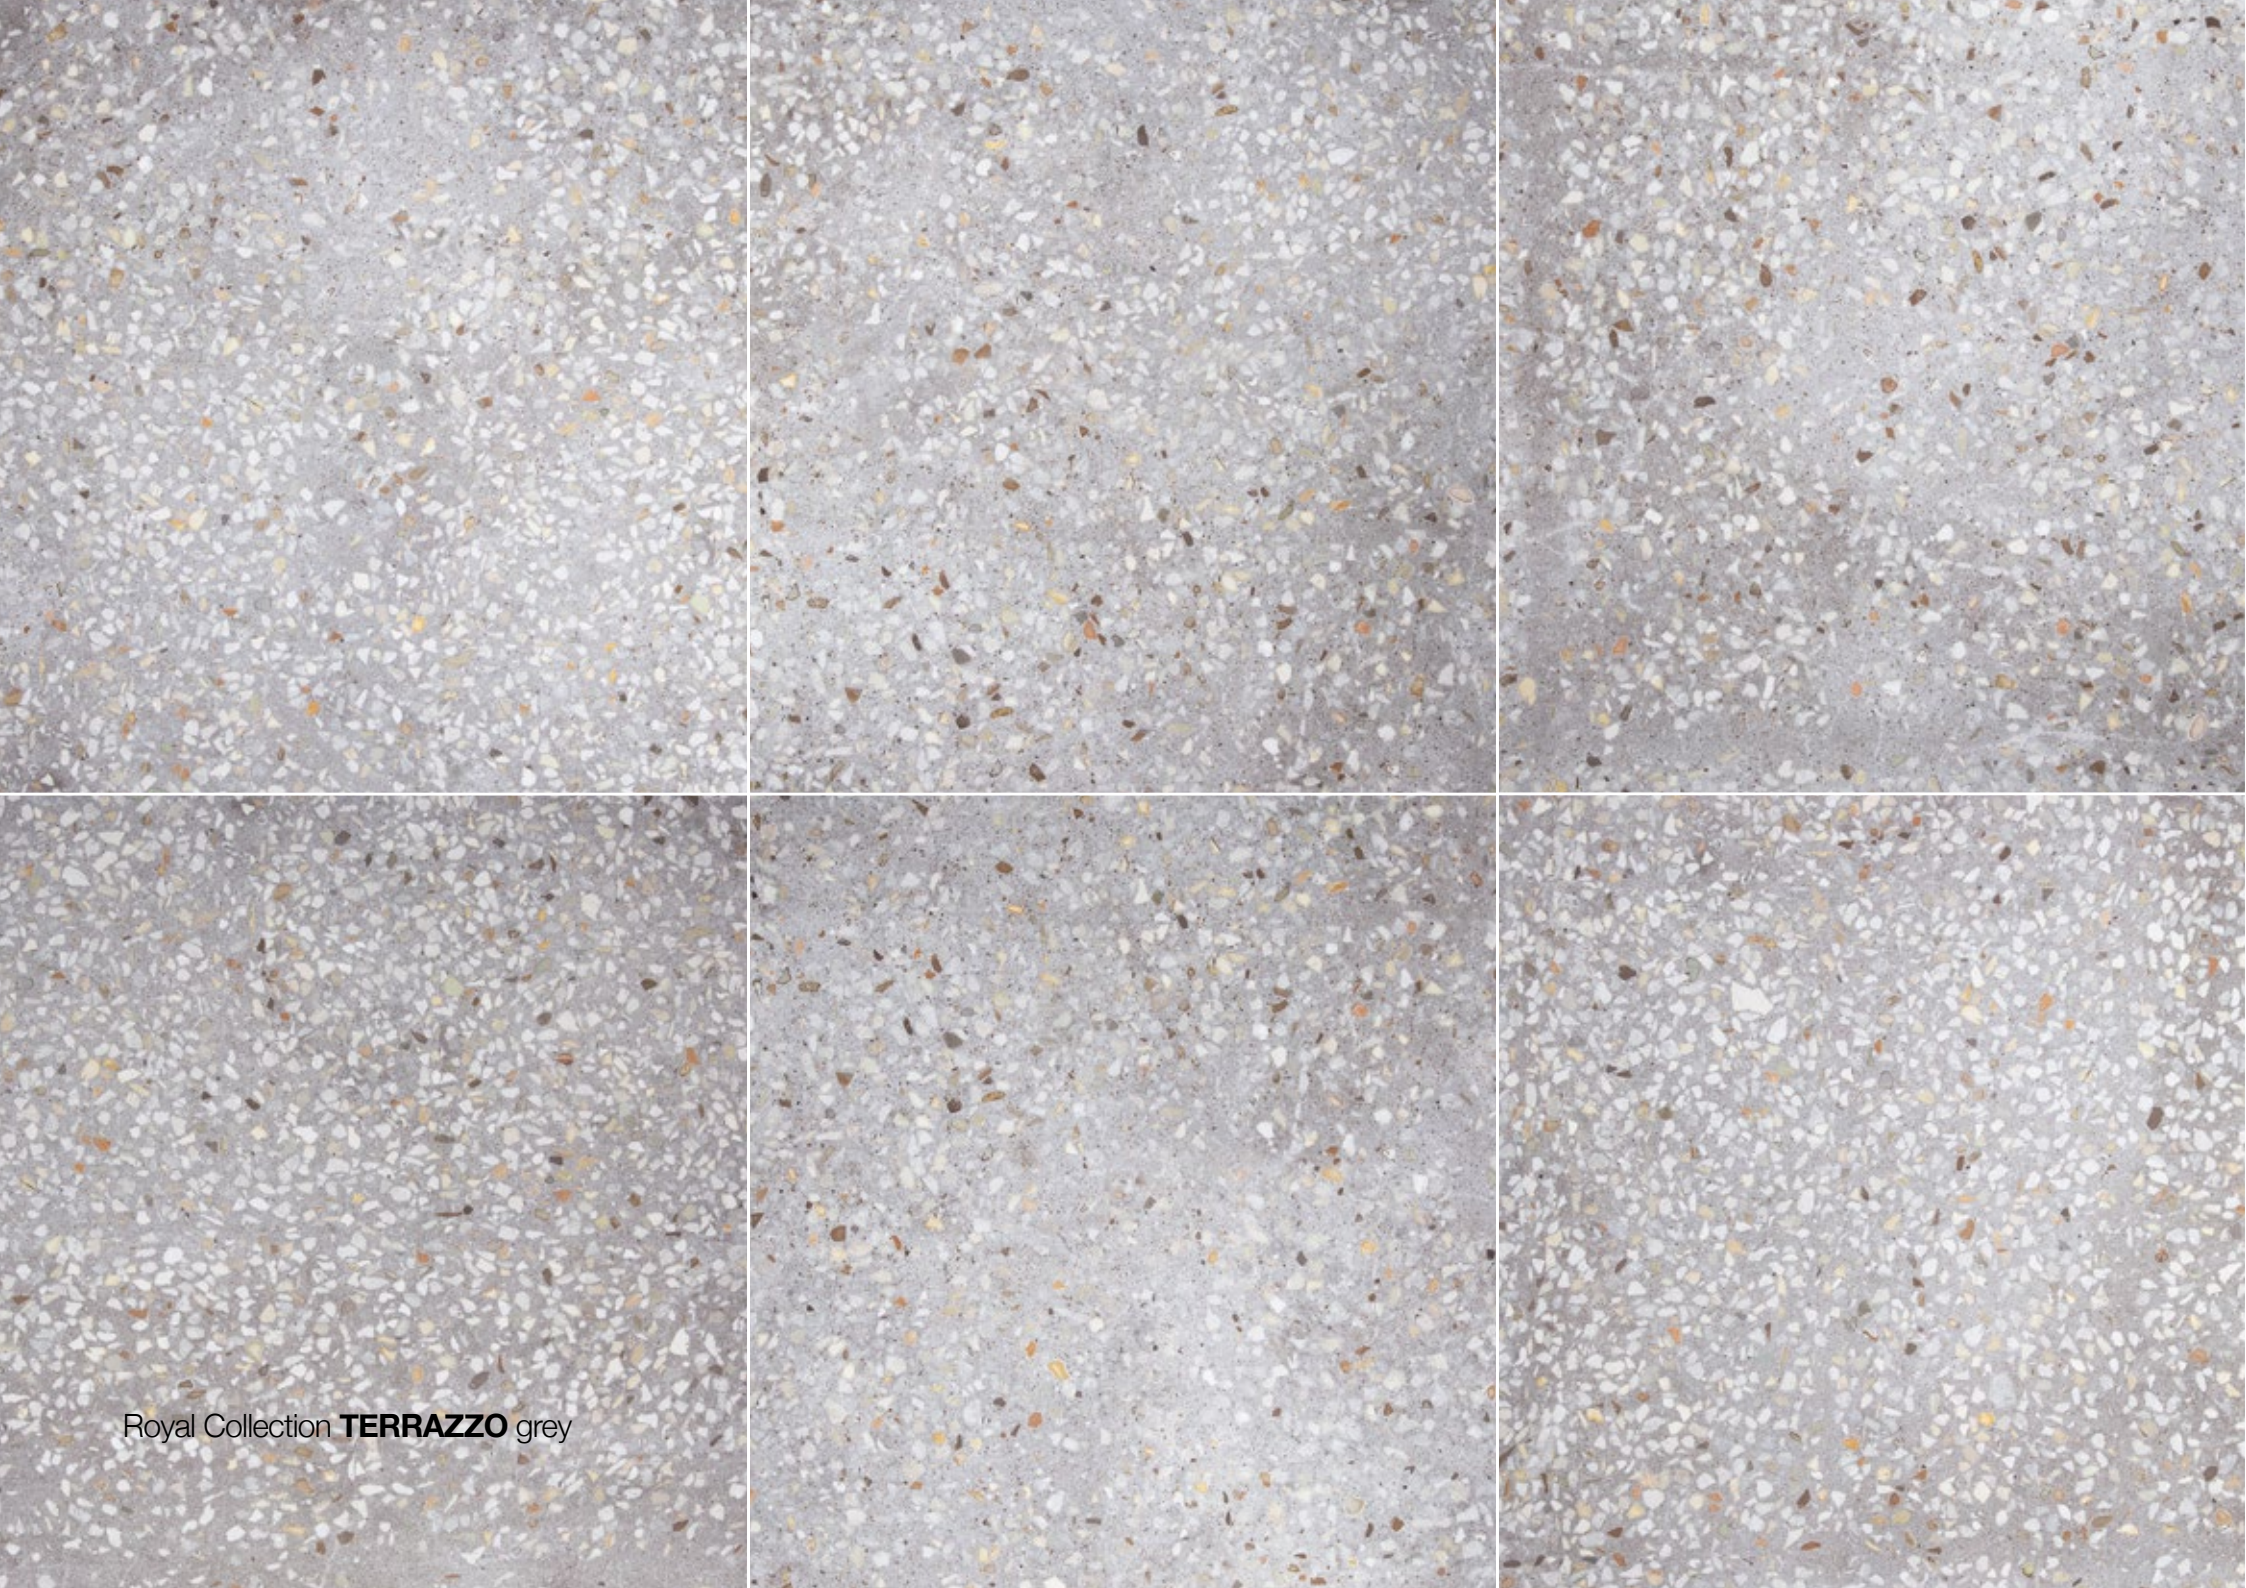

Royal Collection **TERRAZZO** grey