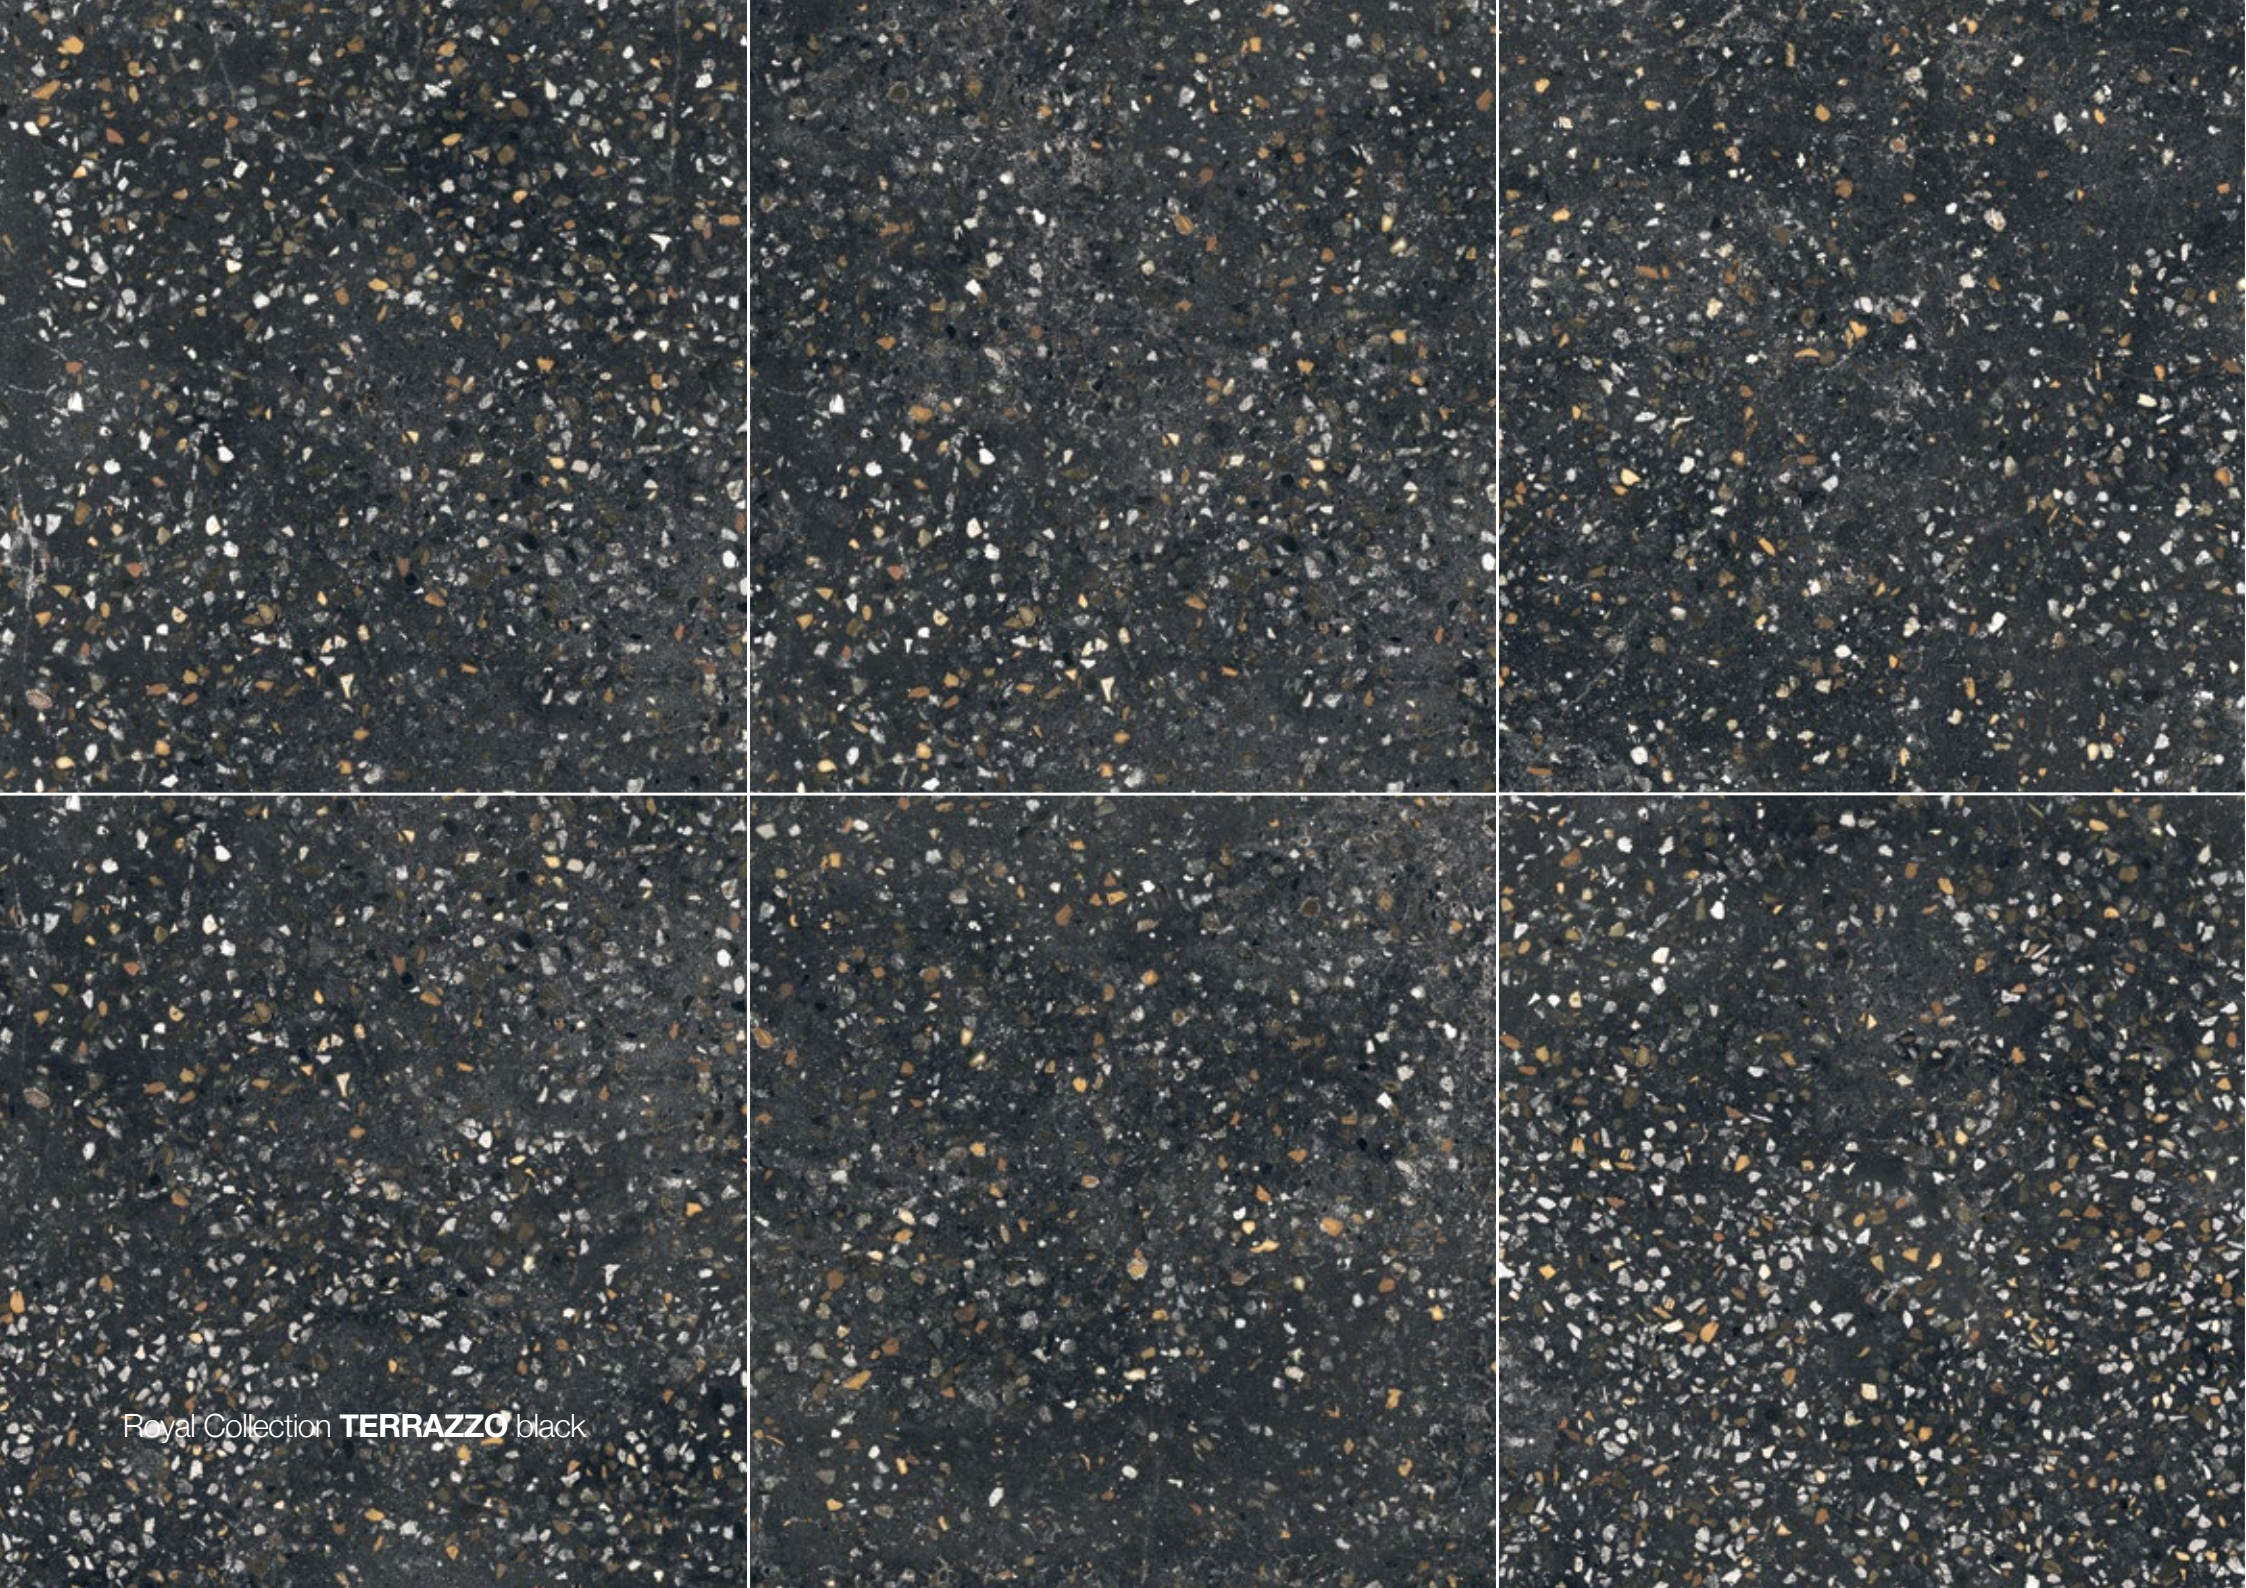

Royal Collection **TERRAZZO** black