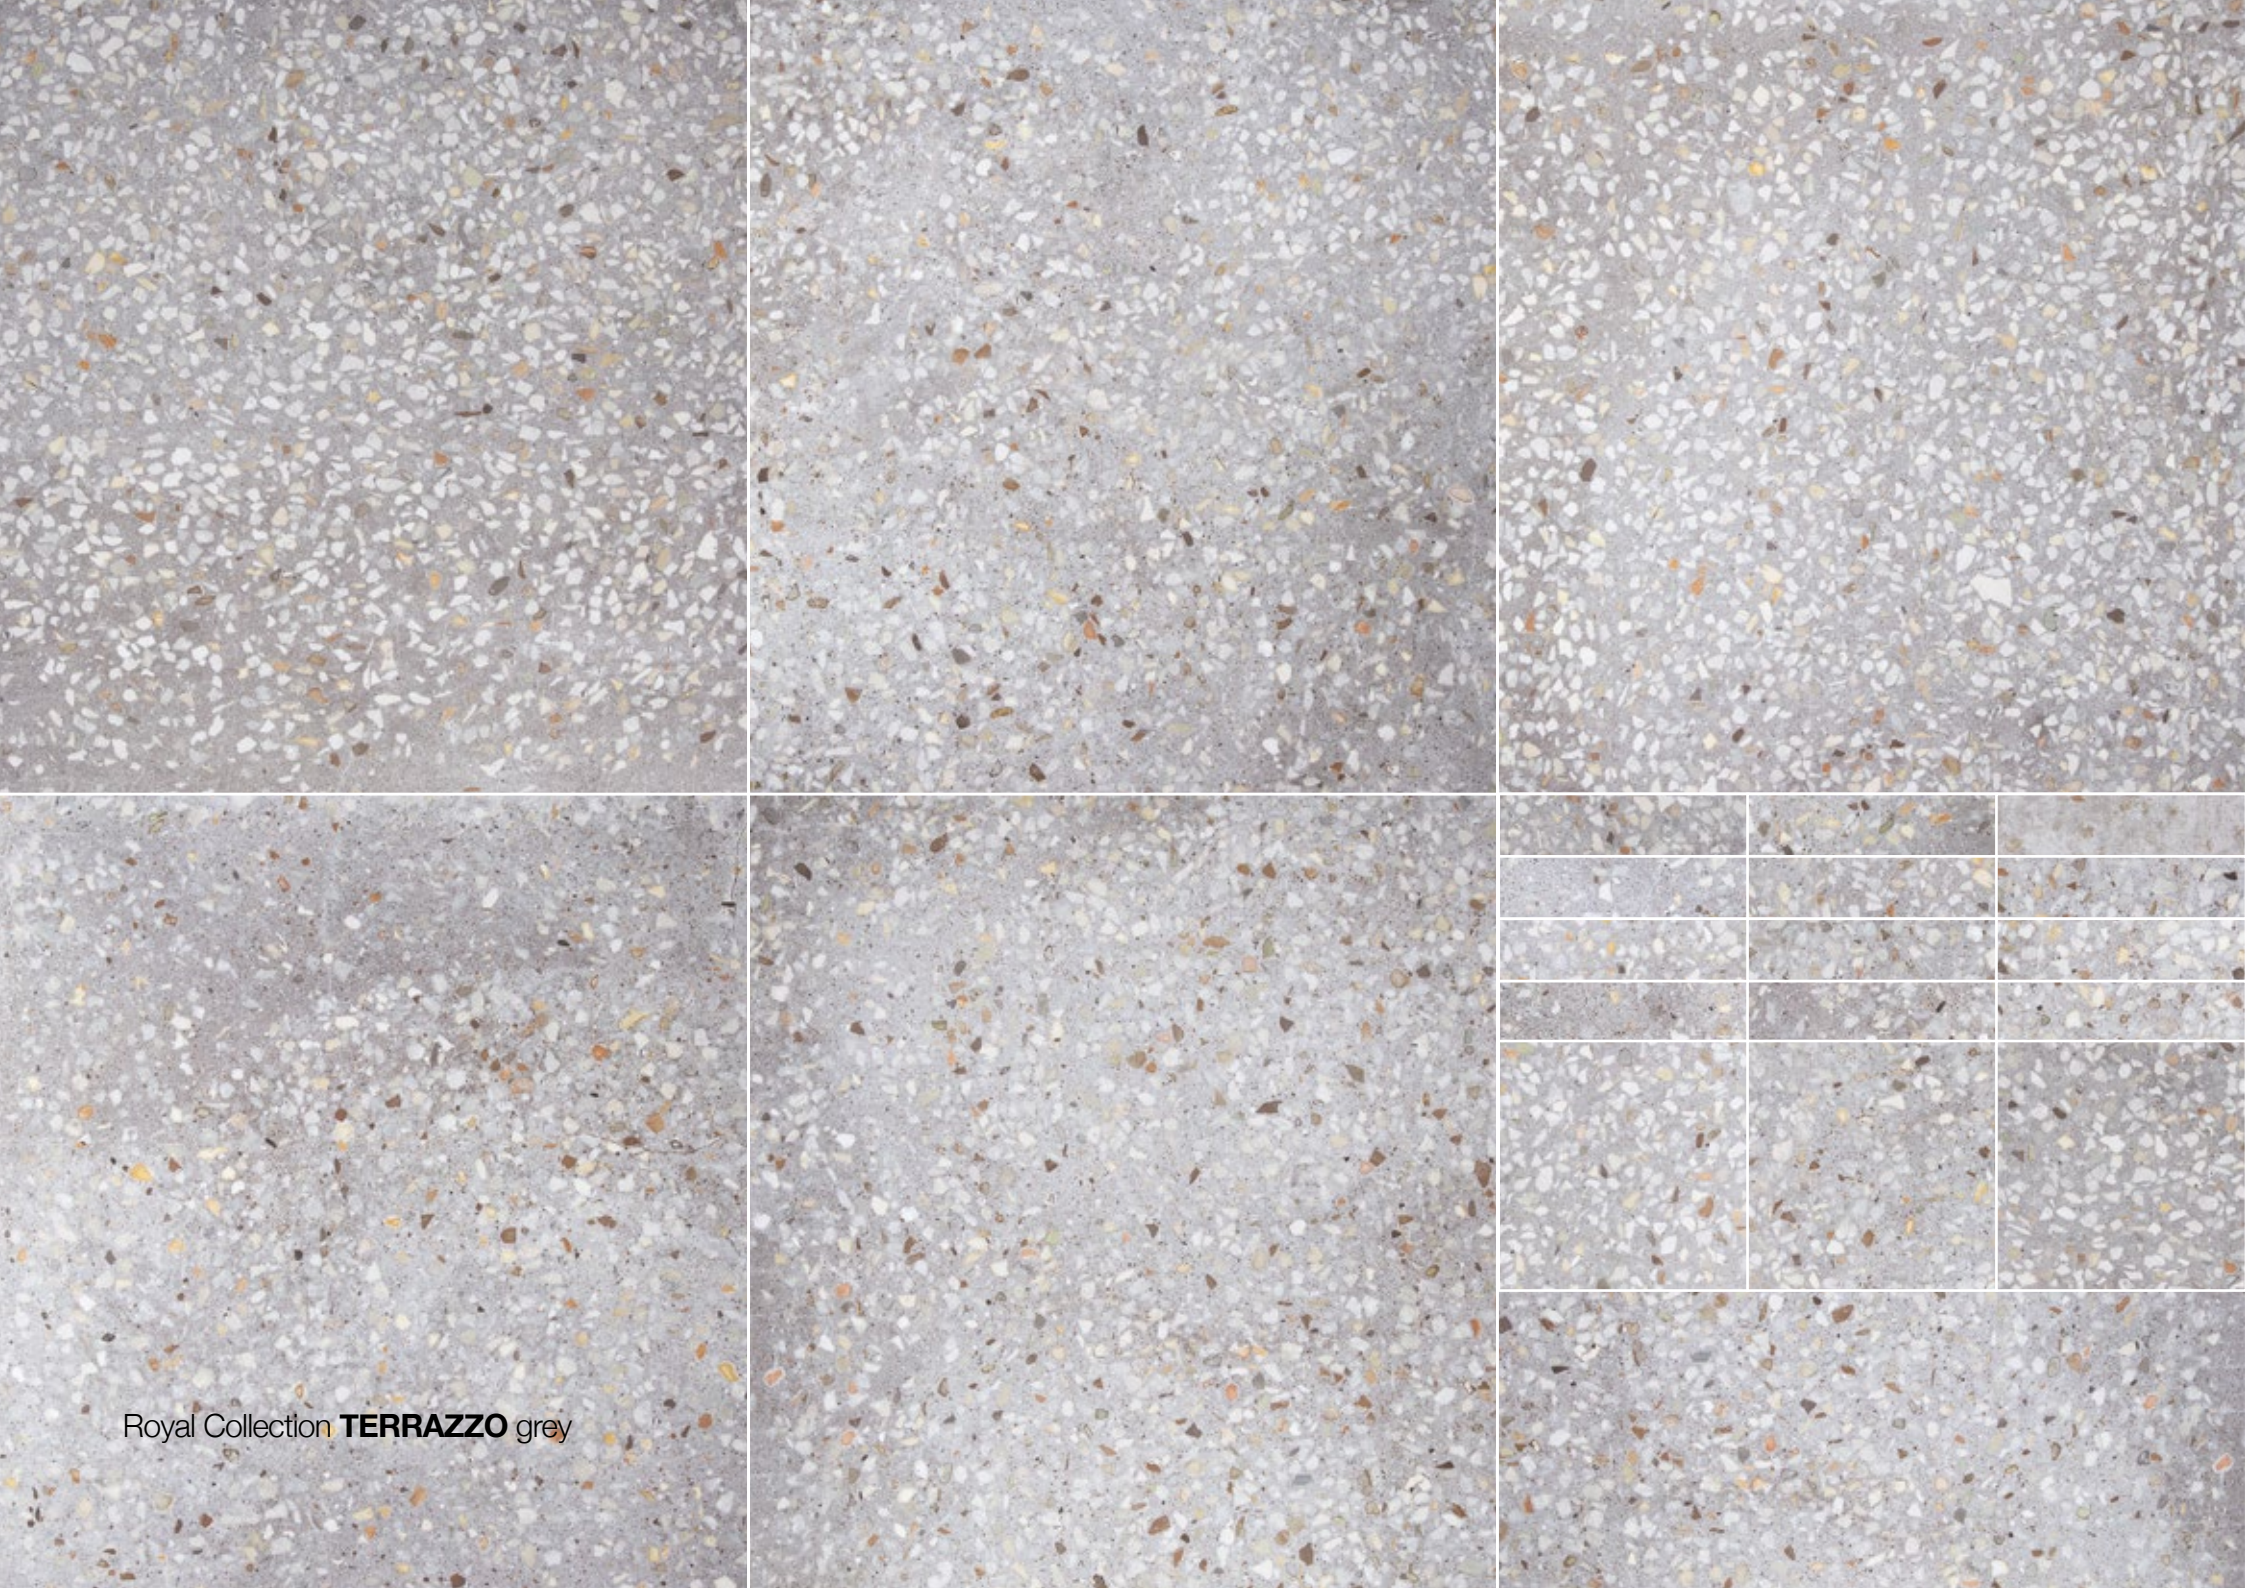

Royal Collection **TERRAZZO** grey