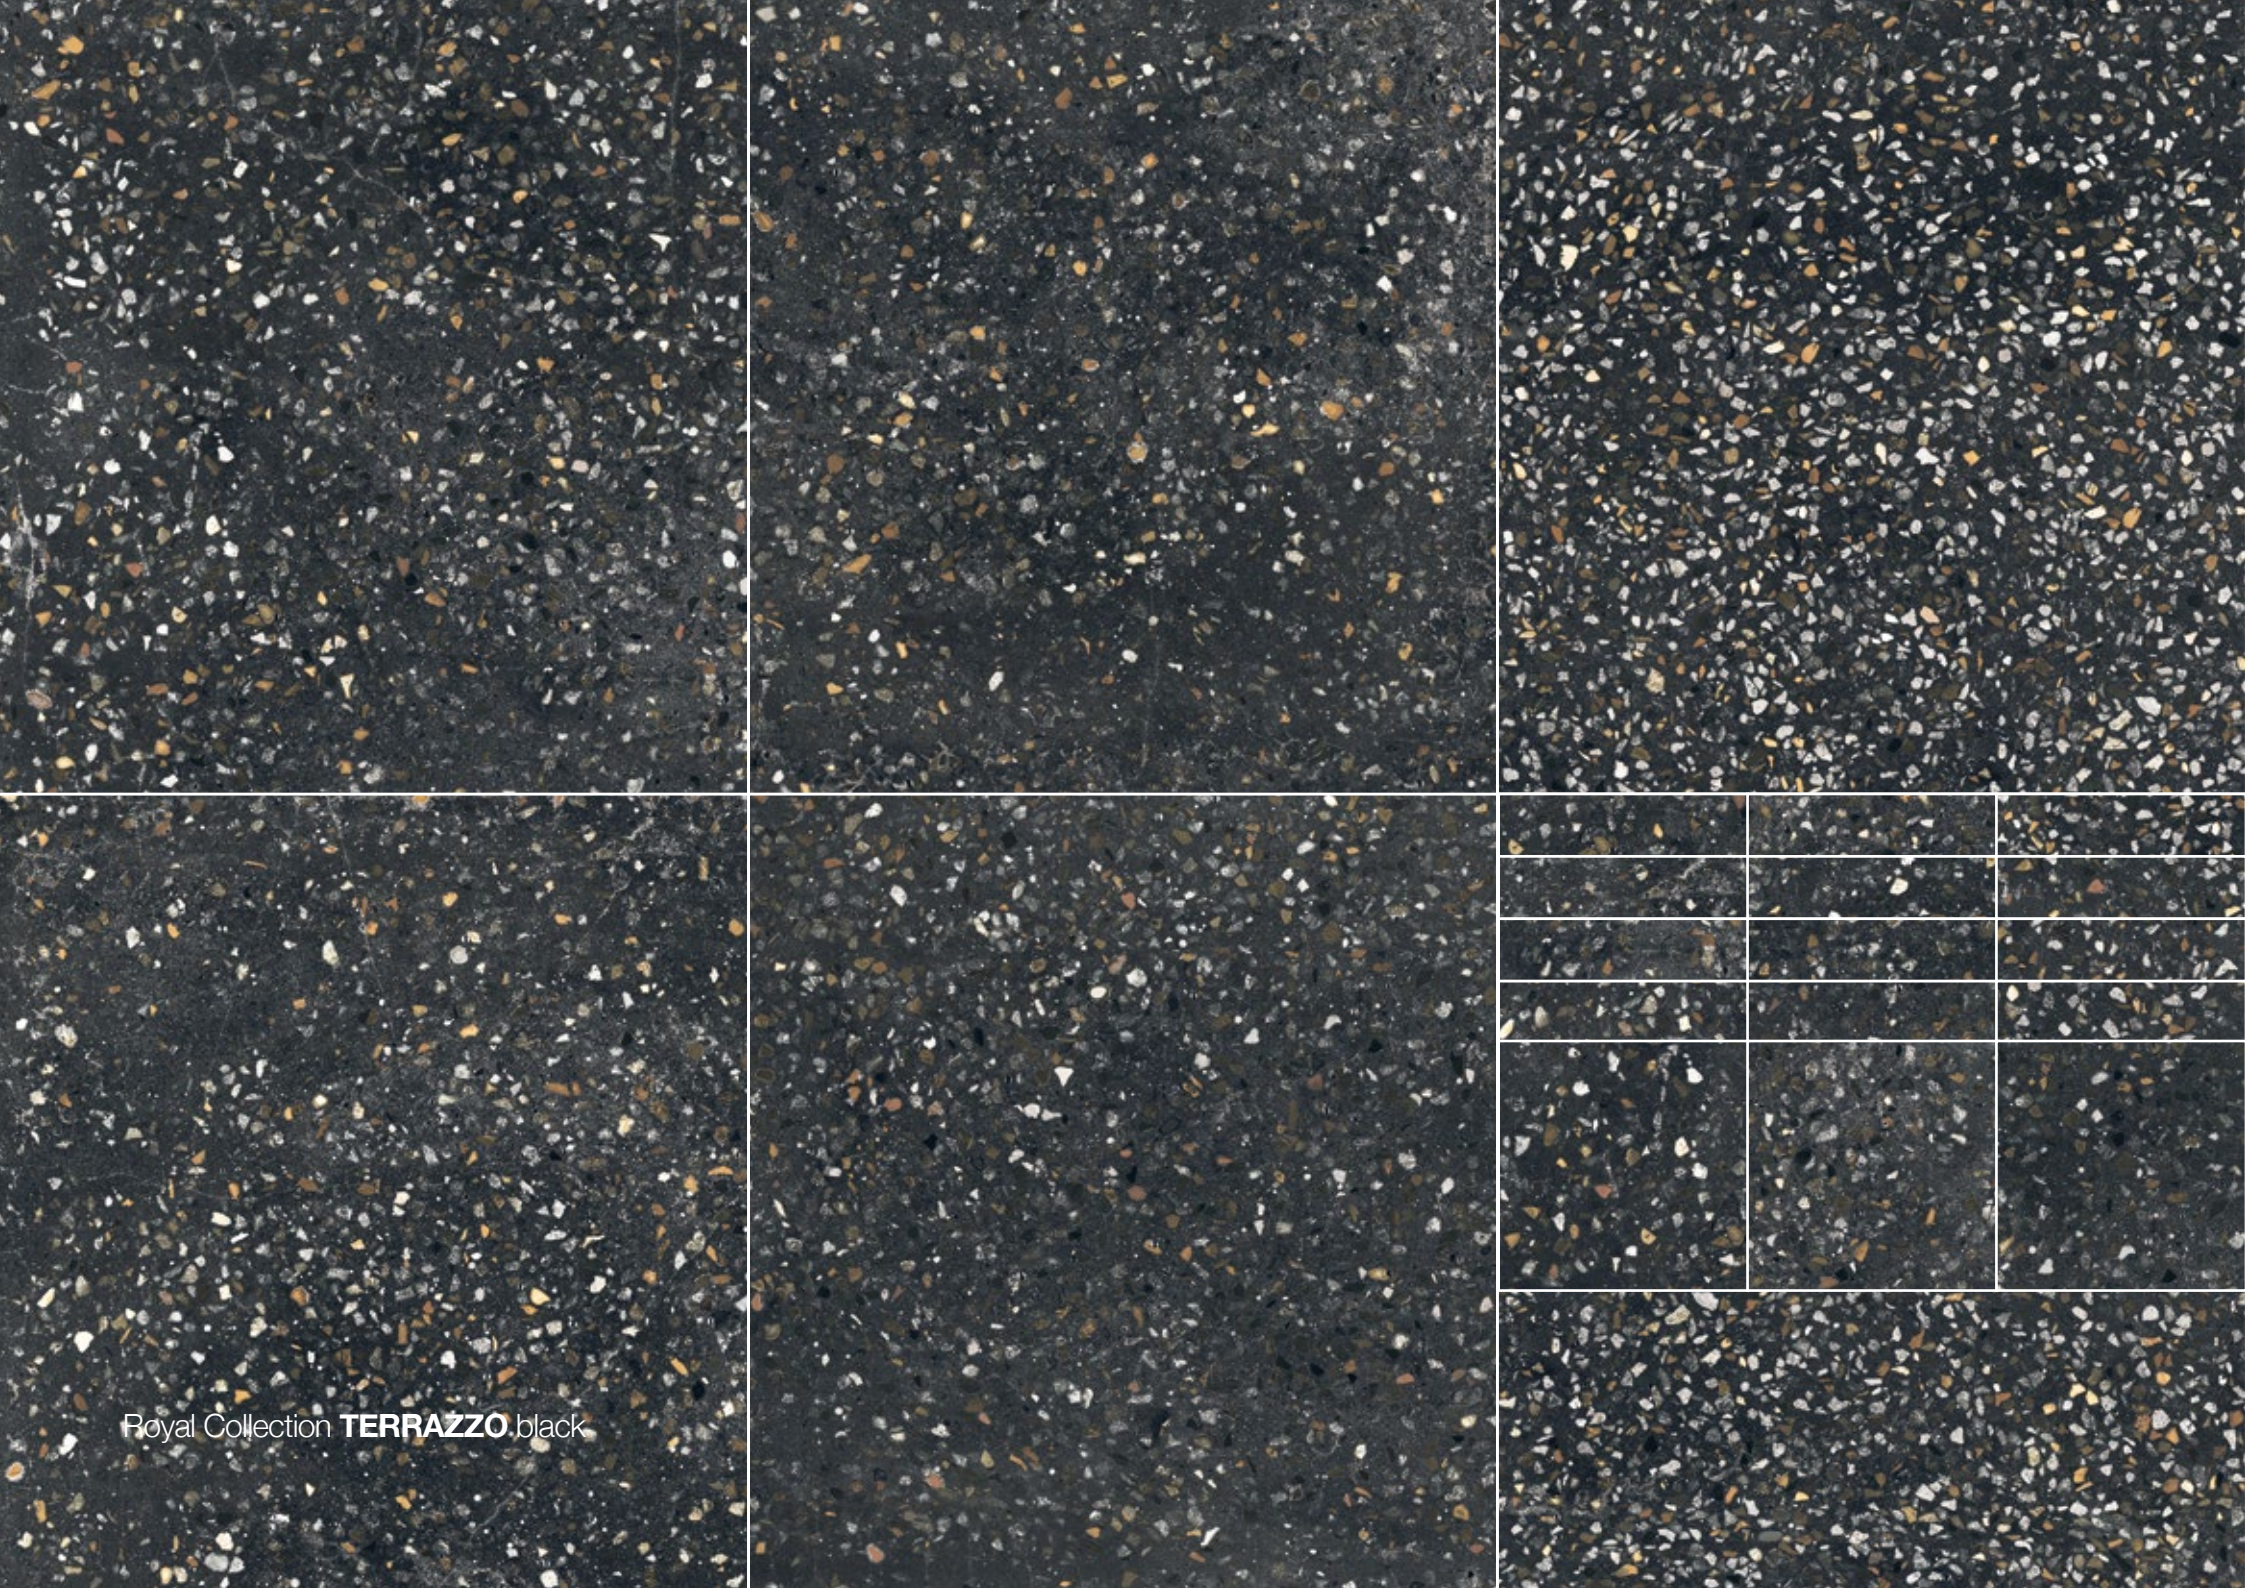

Royal Collection **TERRAZZO** black