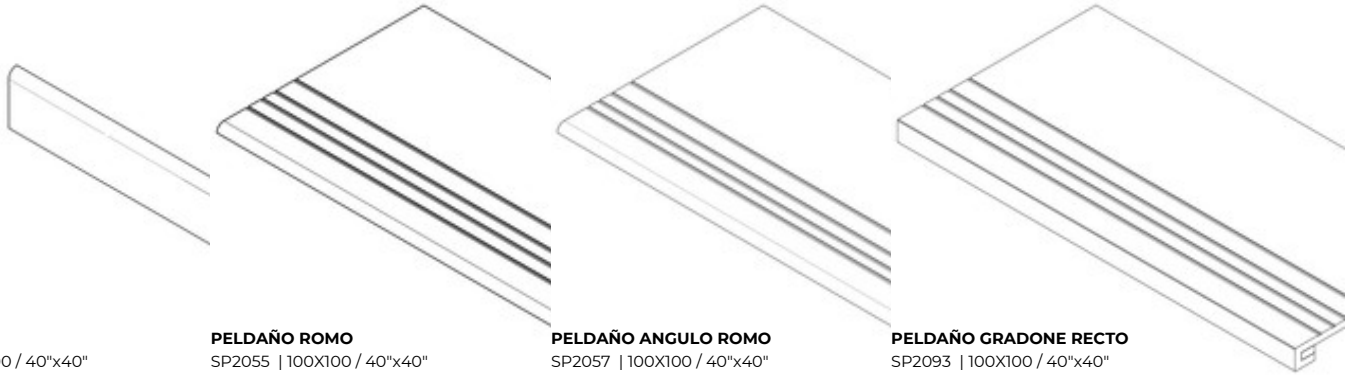

QUARTER ROUND TIMELESS TAUPE

SP.2009 | Wall Tiles | MATT | White body

QUARTER ROUND TIMELESS WHITE

SP.2009 | Wall Tiles | MATT | White body

Technical Step

Porcelain Tiles

RODAPIÉ

SP2027 | 100X100 / 40"x40"
 SP2019 | 75x75 / 30"x30"
 SP2019 | 60X120 / 24"x48"