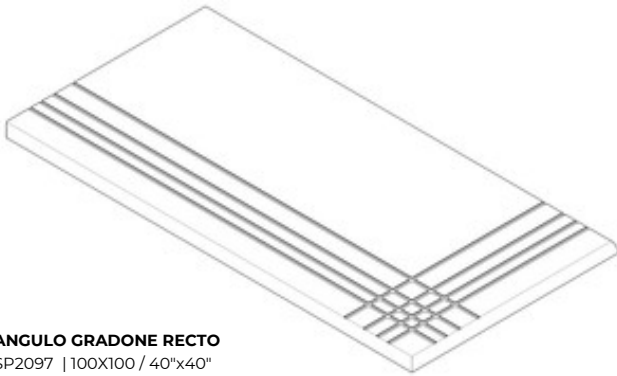

ANGULO GRADONE RECTO

SP2097 | 100X100 / 40"x40"
SP2095 | 75x75 / 30"x30"
SP2085 | 60X60 / 24"x24"
SP2097 | 60X120 / 24"x48"