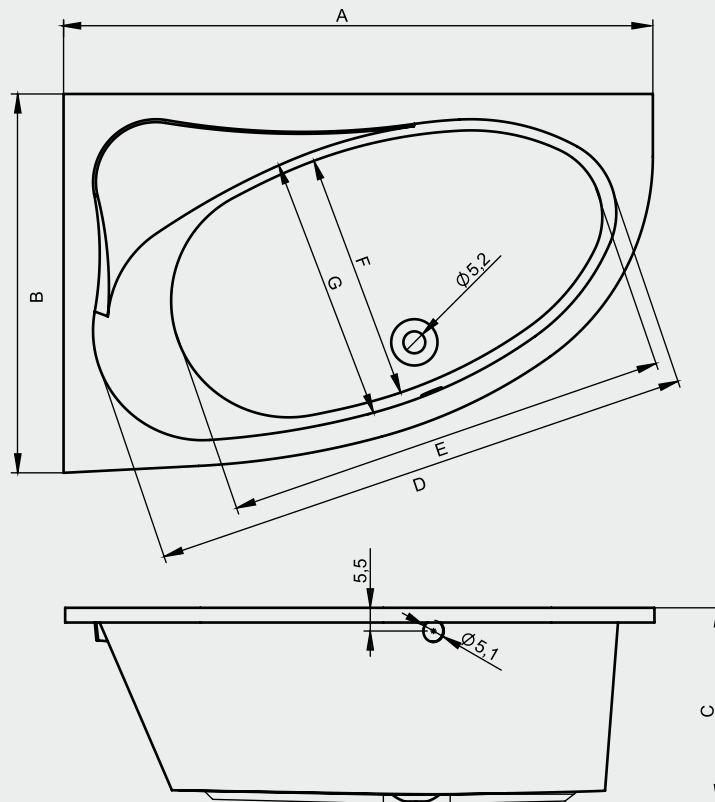

Data onder voorbehoud van wijzigingen