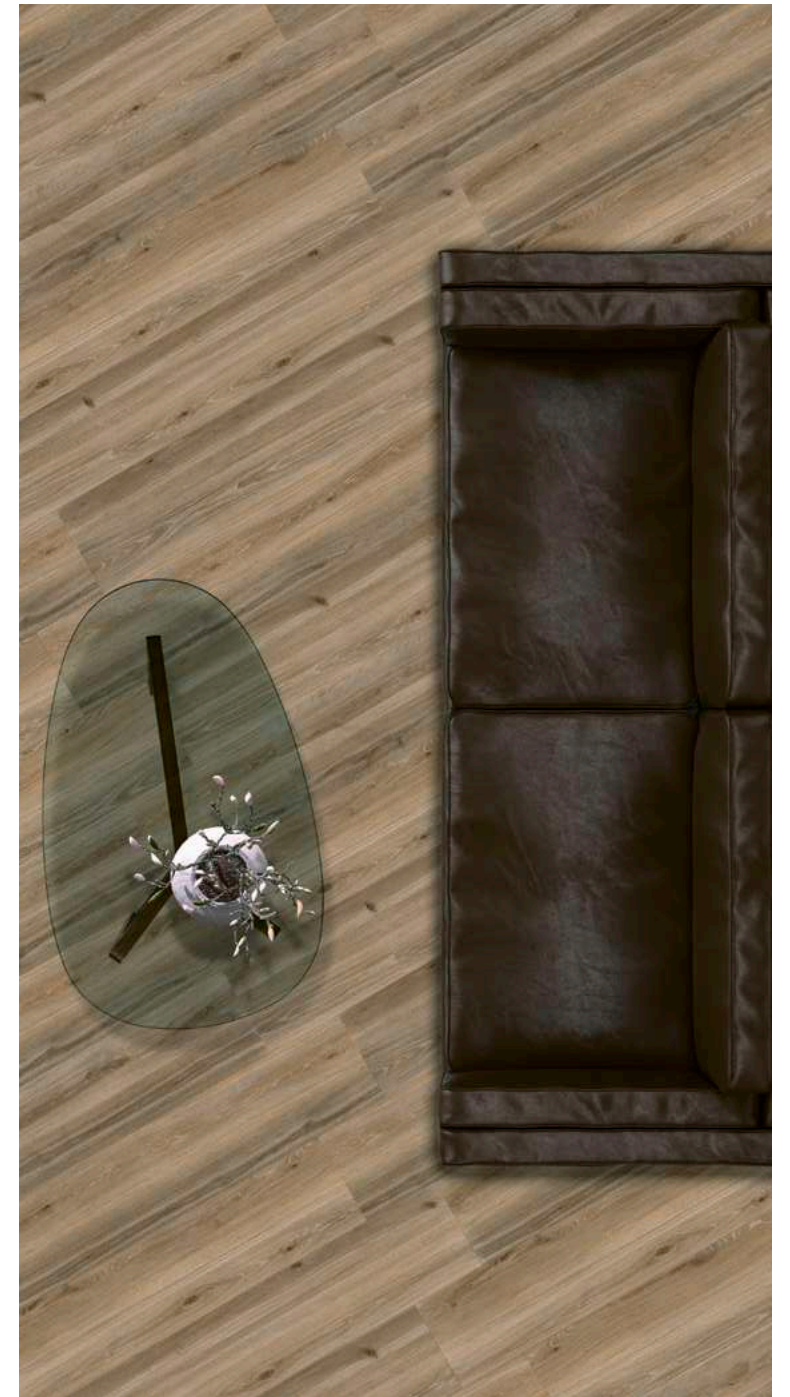

TH2.0 EASYGROUT 60x60

EASYGROUT HEMLOCK

EASYGROUT OAK

EASYGROUT LARCH

EASYGROUT EBONY

PAVIMENTO . FLOOR: TH2.0 Woodbreak Easygrout Oak 60x60 . 24"x24" - RETT.

PAVIMENTO . FLOOR: Woodbreak Oak 30x121 . 12"x48" - RETT.