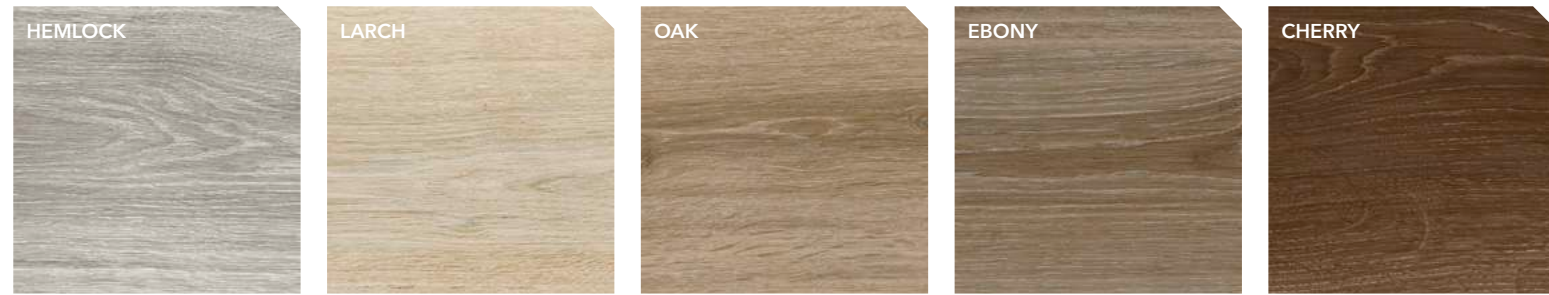

LARCH

OAK

EBONY

CHERRY

MAHOGANY

PAVIMENTO . FLOOR:
Woodbreak Hemlock 20x121 . 8"x48" - RETT.

LEGNO

WOODBREAK