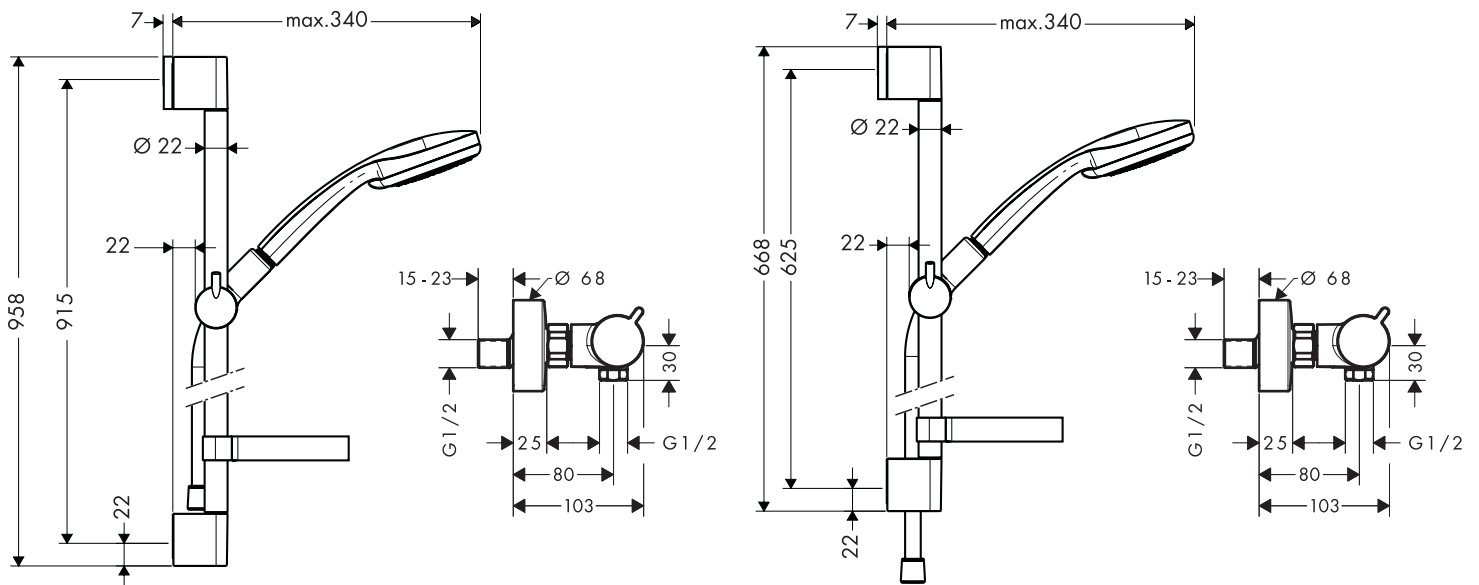

Croma 100 Vario / Ecostat Comfort Combi
27035000

Croma 100 Vario EcoSmart / Ecostat Comfort Combi
27033000

Croma 100 Vario / Ecostat Comfort Combi
27034000

Croma 100 Vario EcoSmart / Ecostat Comfort Combi
27032000