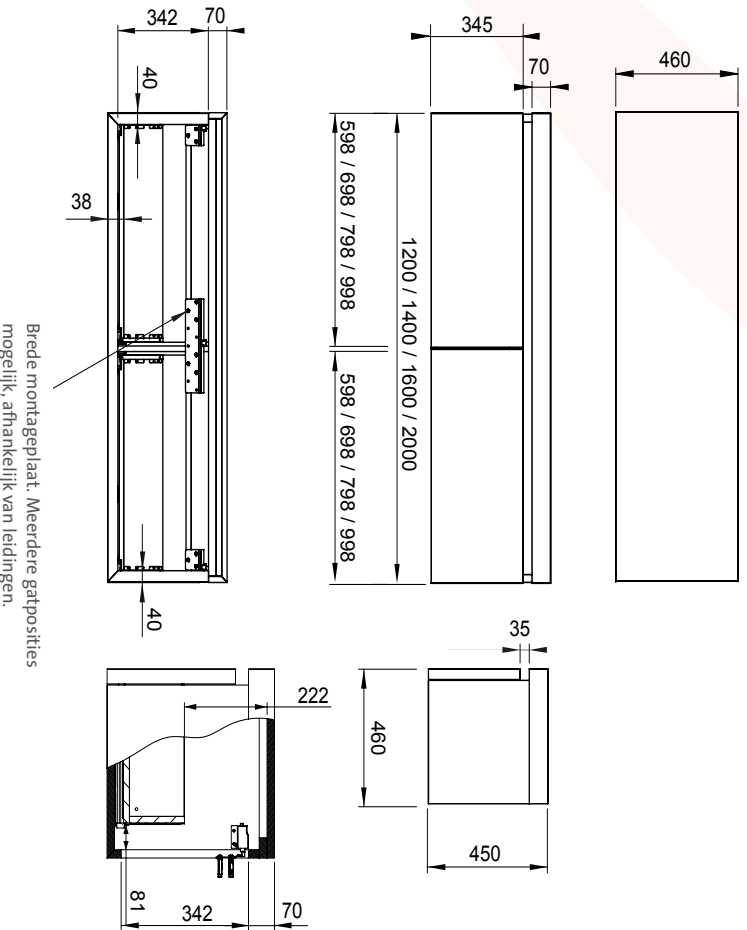

1 lade | 1 drawer | 1 tiroir

2 laden | 2 drawers | 2 tiroirs

Brede montageplaat. Meerdere gatposities mogelijk, afhankelijk van leidingen.

Wide mountingplate. Several positions for holes possible, depends on the pipes.

Plaque de montage large. Plusieurs positions de trou possible, dépendant des conduites.

All content on this drawing is protected by intellectual property laws and the sole property of Looox B.V.

Wooden Drawer Box