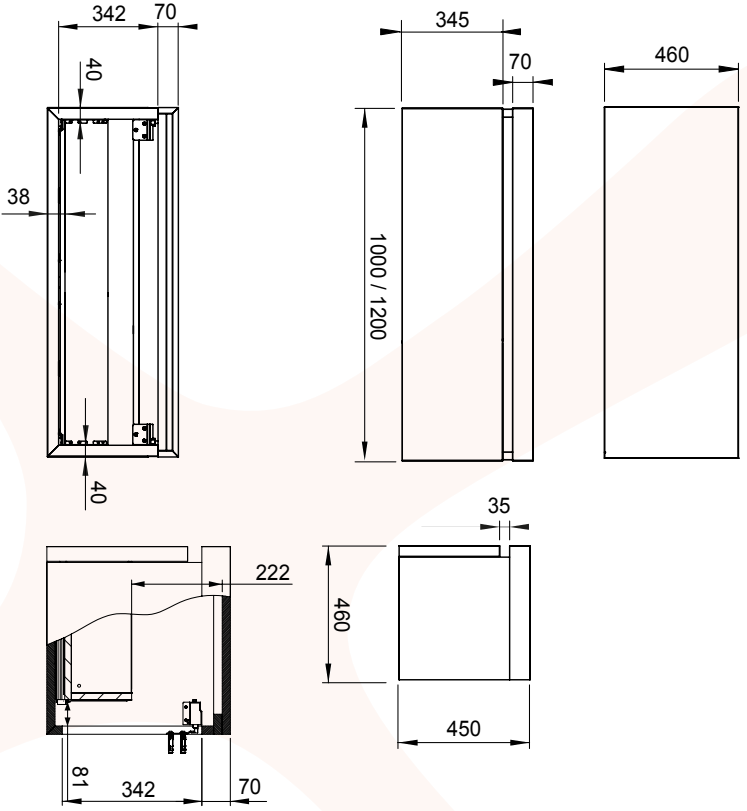

1 lade | 1 drawer | 1 tiroir

2 laden | 2 drawers | 2 tiroirs

Brede montageplaat. Meerdere gatposities mogelijk, afhankelijk van leidingen.

Wide mountingplate. Several positions for holes possible, depends on the pipes.

Plaque de montage large. Plusieurs positions de trou possible, dépendant des conduites.

All content on this drawing is protected by intellectual property laws and the sole property of Looox B.V.

Wooden Drawer Box