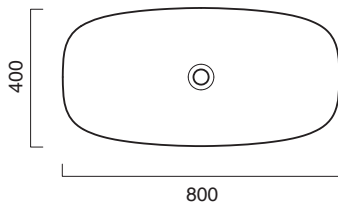

CE EN 14688 - CL00