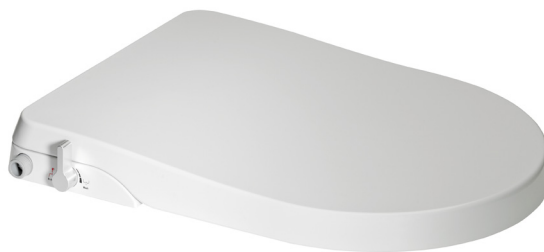

BIDET SEAT

DIMENSIONS / WEIGHT	383x500x60mm/2.5kg
ADAPTABLE WATER PRESSURE	0.7–7.5bar
MATERIAL	PP in white
WATER CONNECTION	1/2" in plastic
SCOPE OF DELIVERY	Bidet seat, toilet fixation kit, water connection

FUNCTION FEATURES

- Rear wash
- Feminine wash
- Self-cleaning nozzle
- Adjustable wash volume
- Slow close seat and lid
- Quick release and installation function