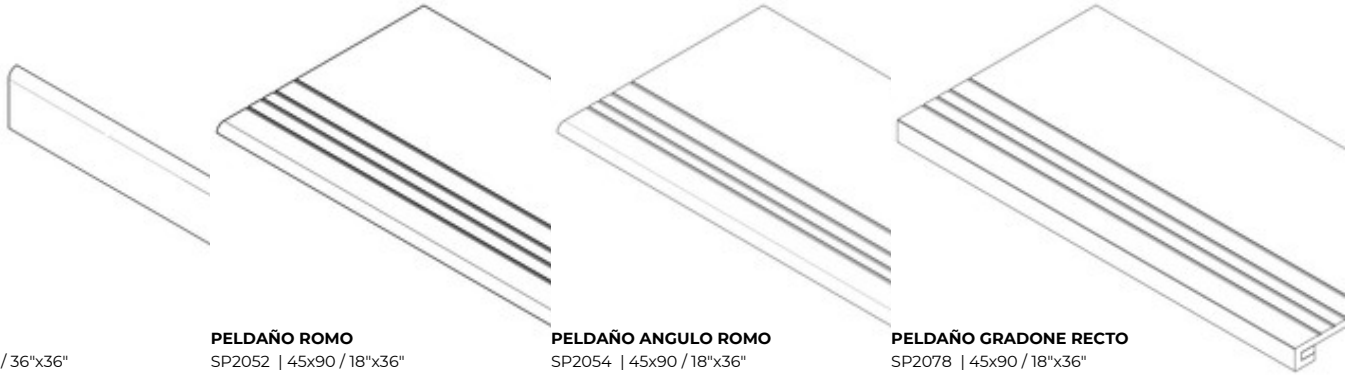

SP.2039 | Porcelain tiles | MATT | Coloured body Rectified.

MURETTO NEXUS GLACIAR MAT. RECT.

SP.2039 | Porcelain tiles | MATT | Coloured body Rectified.

Technical Step

Porcelain Tiles

RODAPIÉ

- SP2026 | 90x90 / 36"x36"
- SP2019 | 60X120 / 24"x48"
- SP2019 | 75x75 / 30"x30"
- SP2017 | 60X60 / 24"x24"
- SP2017 | 30X60 / 12"x24"