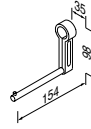

915804-02
Foldaway safety bar

915805-02
Toilet roll holder for 915804-02

915806-02
Safety grip handle 30 cm

915807-02-45
Safety grip handle 45 cm

915807-02-90
Safety grip handle 90 cm

915808-02-L
Safety grip handle 90°, left

915808-02-R
Safety grip handle 90°, right

915809-02-R
Safety grip handle 135°, right

915809-02-L
Safety grip handle 135°, left

915819-02
Shower seat, foldable, white

915825-02-L
Shower rail with safety grip handle, left

915825-02-R
Shower rail with safety grip handle, right