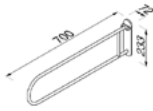

915804-02
Foldaway safety bar

915805-02
Toilet roll holder for 915804-02

915806-02
Safety grip handle 30 cm

915807-02-45
Safety grip handle 45 cm

915807-02-90
Safety grip handle 90 cm

915808-02-L
Safety grip handle 90°, left

915808-02-R
Safety grip handle 90°, right

915809-02-R
Safety grip handle 135°, right

915809-02-L
Safety grip handle 135°, left

915819-02
Shower seat, foldable, white

915825-02-L
Shower rail with safety grip handle, left

915825-02-R
Shower rail with safety grip handle, right