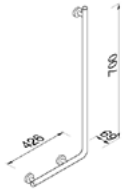

915804-02
Foldaway safety bar

915805-02
Toilet roll holder for 915804-02

915806-02
Safety grip handle 30 cm

915807-02-45
Safety grip handle 45 cm

915807-02-90
Safety grip handle 90 cm

915808-02-L
Safety grip handle 90°, left

915808-02-R
Safety grip handle 90°, right

915809-02-R
Safety grip handle 135°, right

915809-02-L
Safety grip handle 135°, left

915819-02
Shower seat, foldable, white

915825-02-L
Shower rail with safety grip handle, left

915825-02-R
Shower rail with safety grip handle, right