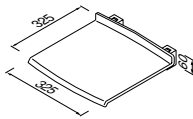

915804-02
Foldaway safety bar

915805-02
Toilet roll holder for 915804-02

915806-02
Safety grip handle 30 cm

915807-02-45
Safety grip handle 45 cm

915807-02-90
Safety grip handle 90 cm

915808-02-L
Safety grip handle 90°, left

915808-02-R
Safety grip handle 90°, right

915809-02-R
Safety grip handle 135°, right

915809-02-L
Safety grip handle 135°, left

915819-02
Shower seat, foldable, white

915825-02-L
Shower rail with safety grip handle, left