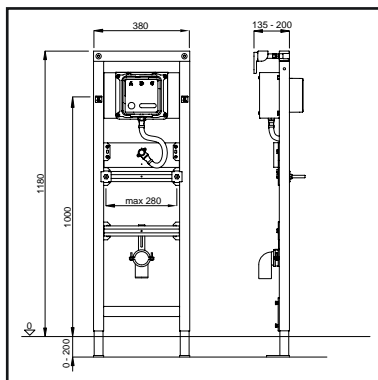

WISA XS URINOIRSYSTEMEN

WISA XS URINOIR MECHANISCH VOOR XS PANELEN

- ☐ universeel voor de meest voorkomende urinoirs
- ☐ zelfdragend frame voorzien van blauwe poedercoating
- ☐ in hoogte verstelbare poten (200 mm)
- ☐ inclusief muurbevestigingsset
- ☐ inclusief afvoerbocht DN 50
- ☐ voorgemonteerde wandinbouwkast, met kogelkraan, spoelstuk en leiding tot aan watertoevoer
- ☐ drukspoelmechanisme
- ☐ wateraansluiting boven G 1/2
- ☐ kunststof metselhulp
- ☐ stromingsdruk: 0,05 MPa - max. 0,5 MPa
- ☐ aanbevolen minmale stromingsdruk: 0,1 MPa
- ☐ spoelvolume: 2 - 4 l (DIN EN 12541)
- ☐ spoeltijd ca. 6 seconden, bij 2 bar stromingsdruk
- ☐ looptijdregeling 2 - 8 sec.
- ☐ bijpassende XS SF bedieningspanelen (zie pag. 42)
- ☐ urinoirschot (zie pag. 24)

NIEUW

EAN nummer	WISA art nr	omschrijving	kleur	pallet	prijs
8711778229860	8050452777	WISA XS Urinoir mechanisch voor XS panelen BK *	blauw	14	€390,02

* beschikbaar vanaf 01-03-2022