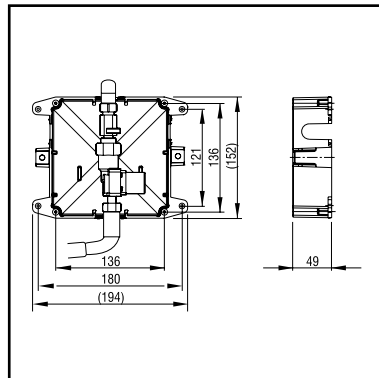

INFRAROOD RUWBOWSET 230V NETSPANNING

- ☐ voor afbouwset art. 382880
- ☐ netspanning 230V
- ☐ werkspanning 24V DC
- ☐ voor urinoirelement (art. 4060452775)
- ☐ optie: direct in te bouwen in massieve wanden

EAN nummer	WISA art nr	omschrijving	doos	prijs
3838912026705	382878	Infrarood ruwbouwset 230V netspanning	32	€362,02