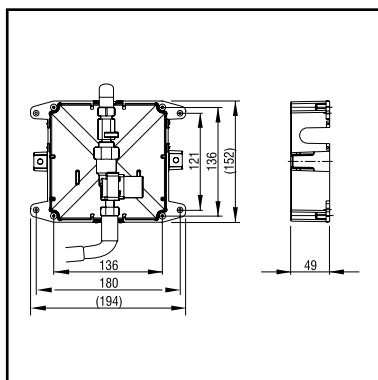

INFRAROOD RUWBOUWSET 9V BATTERIJSpanNING

- ☐ voor afbouwset art. 382881
- ☐ batterijspanning 9V
- ☐ werkspanning 9V DC
- ☐ voor urinoirelement (art. 4060452779)
- ☐ optie: direct in te bouwen in massieve wanden

EAN nummer	WISA art nr	omschrijving	doos	prijs
3838912026729	382879	Infrarood ruwbouwset 9V batterijspanning	32	€362,01