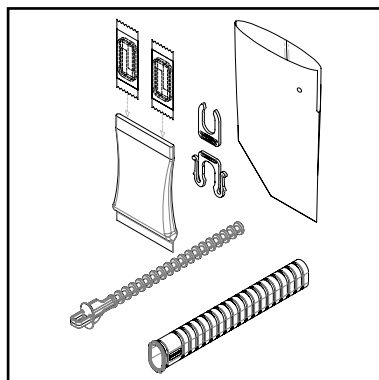

WISA CLEAN TOILET

WISA CLEAN BY FRESCOBLUE VOOR KANTOS DF

1. ☐ portaal naar een continu fris toilet
   - ☐ door het portaal kunt u in een handomdraai FrescoTabletten toevoegen aan het spoelwater.
   - ☐ geschikt voor WISA XT toiletsystemen
   - ☐ geschikt voor WISA XT Kantos DF bedieningspanelen
   - ☐ inclusief 2 FrescoTablets
   - ☐ exclusief Kantos bedieningspaneel
2. ☐ **Meer informatie www.wisa-sanitair.com/clean**

CONTINU SCHOON & FRIS

EAN nummer	WISA art nr	omschrijving	materiaal	kleur	doos	prijs
8711778183643	8050800095	WISA CLEAN XT	kunststof	blauw	20	€22,48