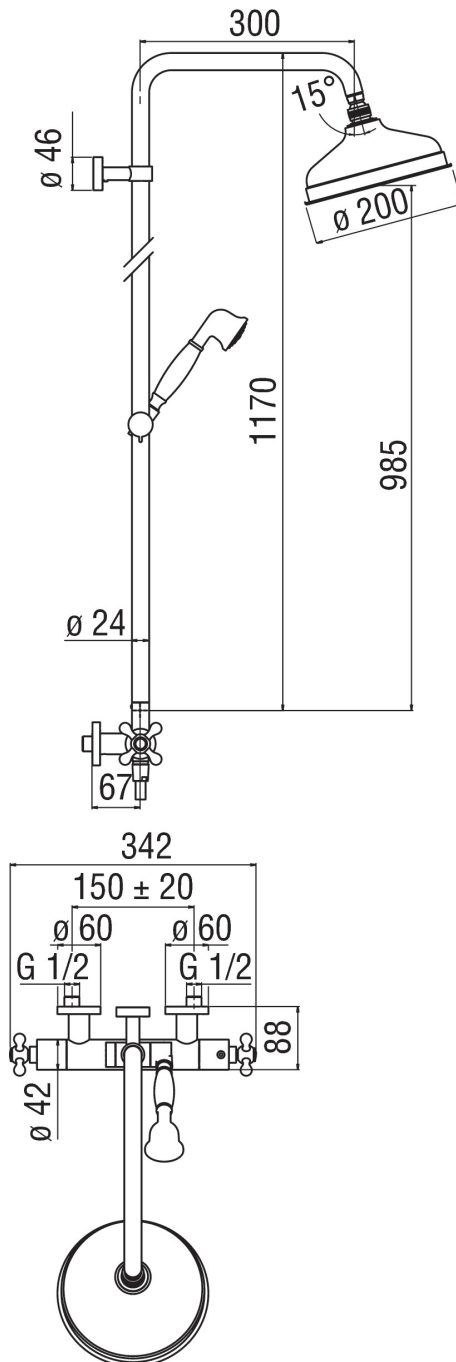

SPECIFICATIONS

External thermostatic mixer
Chrome finish
38° C safety cut-out
Non-return valves
Swivel shower head ø 200 mm
Diverter included into the handle
Sliding swivel hand shower support
Single jet hand shower
150 cm hose

Packaging: 117 x 42 x 8,5 cm / 0,041769 m³ / 5 kg

CERTIFICATIONS

FLOW RATE DIAGRAM: HOT/COLD WATER

FLOW RATE DIAGRAM: MIXED WATER