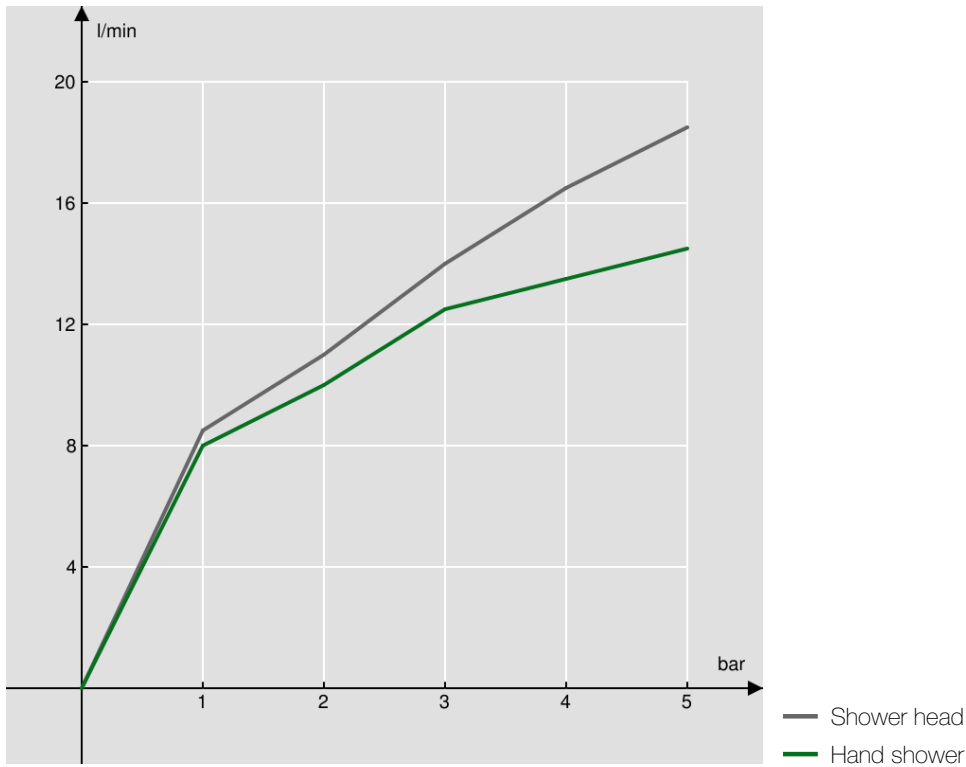

SPECIFICATIONS

External thermostatic mixer
Chrome finish
38° C safety cut-out
Non-return valves
Swivel shower head ø 200 mm
Diverter included into the handle
Sliding swivel hand shower support
Single jet hand shower
150 cm hose

Packaging: 117 x 42 x 8,5 cm / 0,041769 m³ / 5 kg

CERTIFICATIONS

FLOW RATE DIAGRAM: HOT/COLD WATER

FLOW RATE DIAGRAM: MIXED WATER