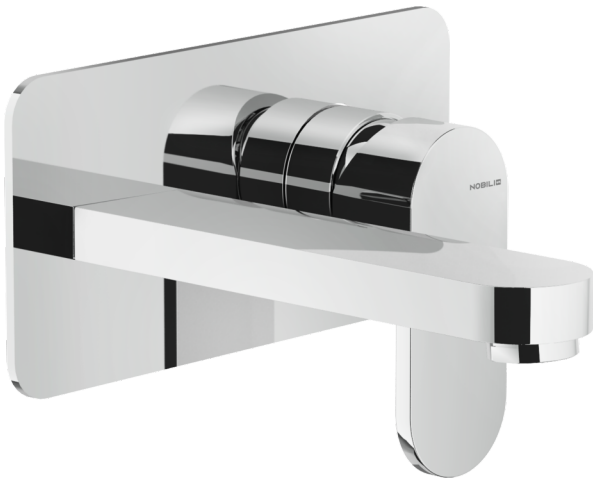

Image

Technical drawing

Specifications

Washbasin
 Wall mounted single control
 Finish: Chrome
 150 mm spout
 Built-in part included
 Cartridge \varnothing 35 mm
 Dynamic flow limiter (-50%)
 The temperature limiter
 Aerator Neoperl[®] cascade M 24 x 1
 Packaging: 41 x 21 x 7 cm / 0,006027 m³ / 2,57 kg