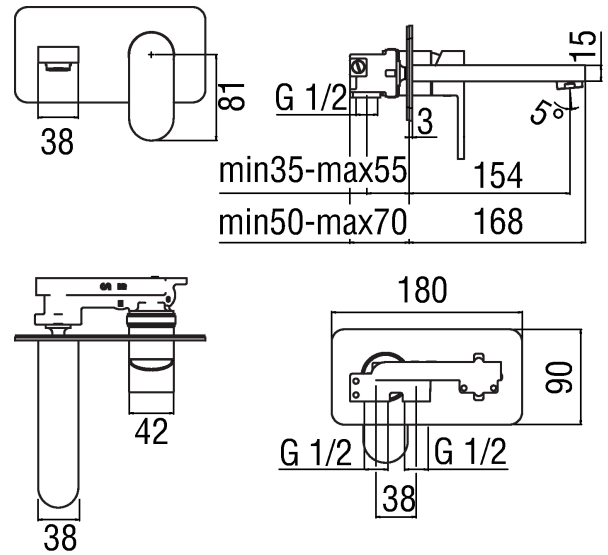

Image

Technical drawing

Specifications

Washbasin
 Wall mounted single control
 Finish: Chrome
 150 mm spout
 Built-in part included
 Cartridge \varnothing 35 mm
 Dynamic flow limiter (-50%)
 The temperature limiter
 Aerator Neoperl[®] cascade M 24 x 1
 Packaging: 41 x 21 x 7 cm / 0,006027 m³ / 2,57 kg

Flow rate diagram